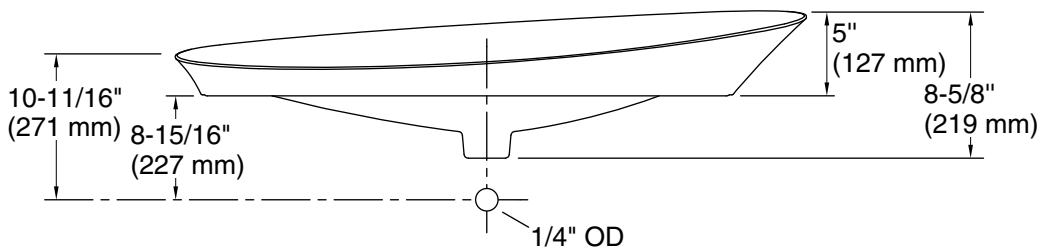

## Technical Information

All product dimensions are nominal.

Bowl area (Only):	Length: 37-7/8" (962 mm)
	Width: 15-7/16" (392 mm)
	Bowl depth: 3-1/2" (89 mm)
	Water depth: 2-13/16" (71 mm)
Drain hole:	1-3/4" (44 mm)
Template:	1317552-7, not required, included