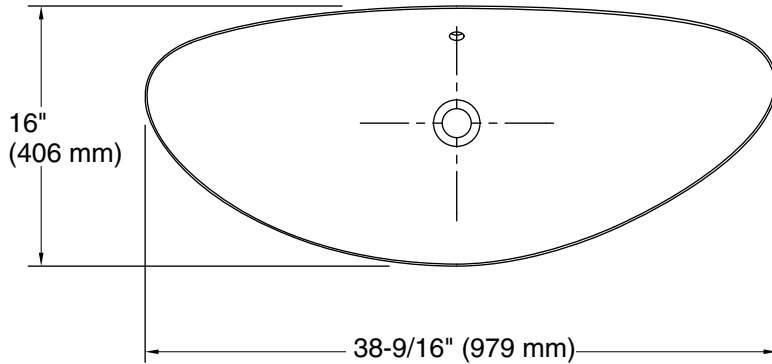

## Technical Information

All product dimensions are nominal.

Bowl area (Only):	Length: 37-7/8" (962 mm)
	Width: 15-7/16" (392 mm)
	Bowl depth: 3-1/2" (89 mm)
	Water depth: 2-13/16" (71 mm)
Drain hole:	1-3/4" (44 mm)
Template:	1317552-7, not required, included