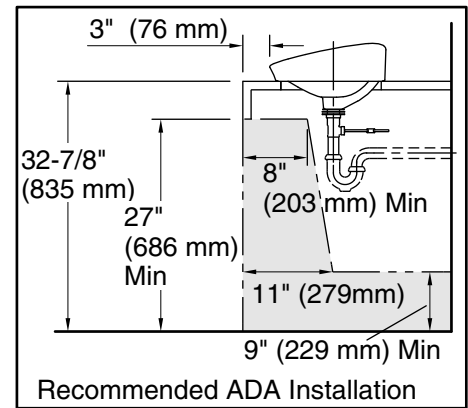

## Technical Information

All product dimensions are nominal.

Bowl area (Only):	Length: 37-7/8" (962 mm)
	Width: 15-7/16" (392 mm)
	Bowl depth: 3-1/2" (89 mm)
	Water depth: 2-13/16" (71 mm)
Drain hole:	1-3/4" (44 mm)
Template:	1317552-7, not required, included