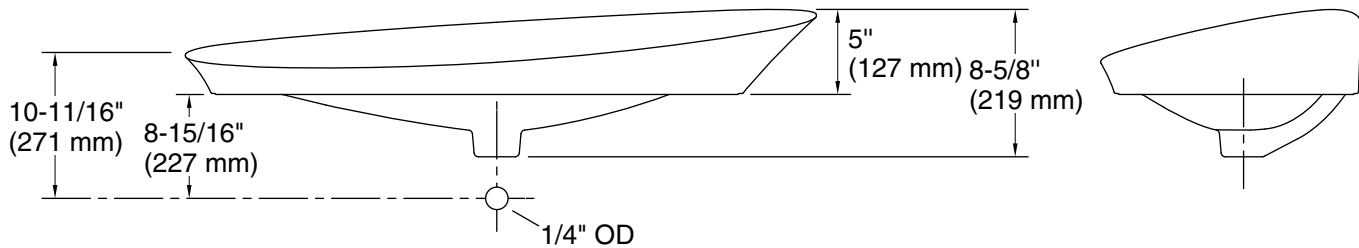

### Technical Information

All product dimensions are nominal.

Bowl area (Only):	Length: 37-7/8" (962 mm)
	Width: 15-1/2" (393 mm)
	Bowl depth: 3-1/2" (89 mm)
	Water depth: 2-13/16" (71 mm)
Drain hole:	1-3/4" (44 mm)
Template:	1317552-7, not required, included