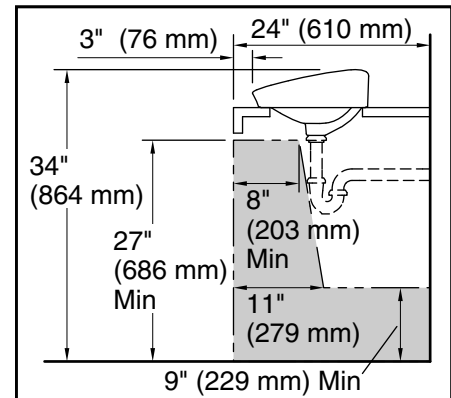

Recommended ADA Installation