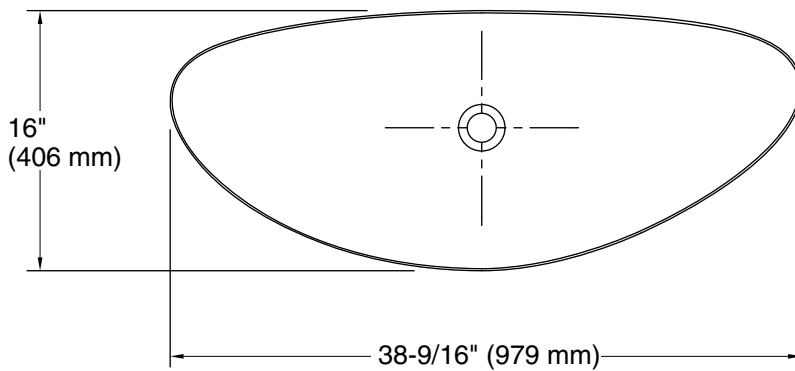

Recommended ADA Installation