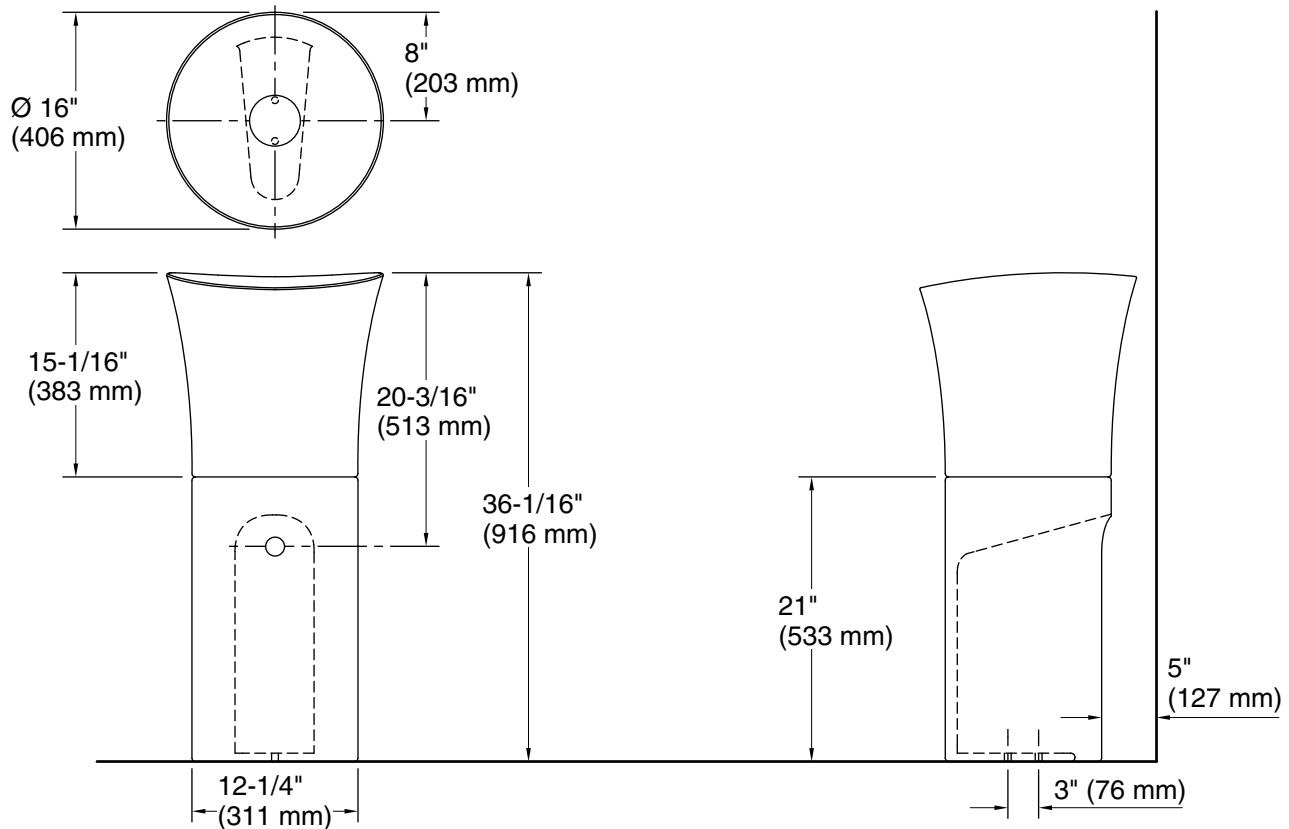

Features

- Round basin and base
- Freestanding pedestal creates a unique installation
- No faucet holes; requires wall- or counter-mount faucet
- Innovative Supramic technology provides superior strength and ultra-thin edge profiles
- Includes color-matched brass drain cover
- Drain extension included for ease of installation
- Combination consists of the K-20703-N basin and K-20702 pedestal
- Coordinates with other products in the Veil collection

Color tiles intended for reference only.

Color	Code	Description
	0	White
	96	Biscuit
	7	Black Black™

Technical Information

All product dimensions are nominal.

- Bowl configuration: Single
- Bowl area (Center): Length: 15-13/16" (402 mm)
 Width: 15-13/16" (402 mm)
 Bowl depth: 3-15/16" (100 mm)
 Water depth: 1-13/16" (46 mm)
- With overflow: Yes
- Drain hole: 2-1/2" (64 mm)