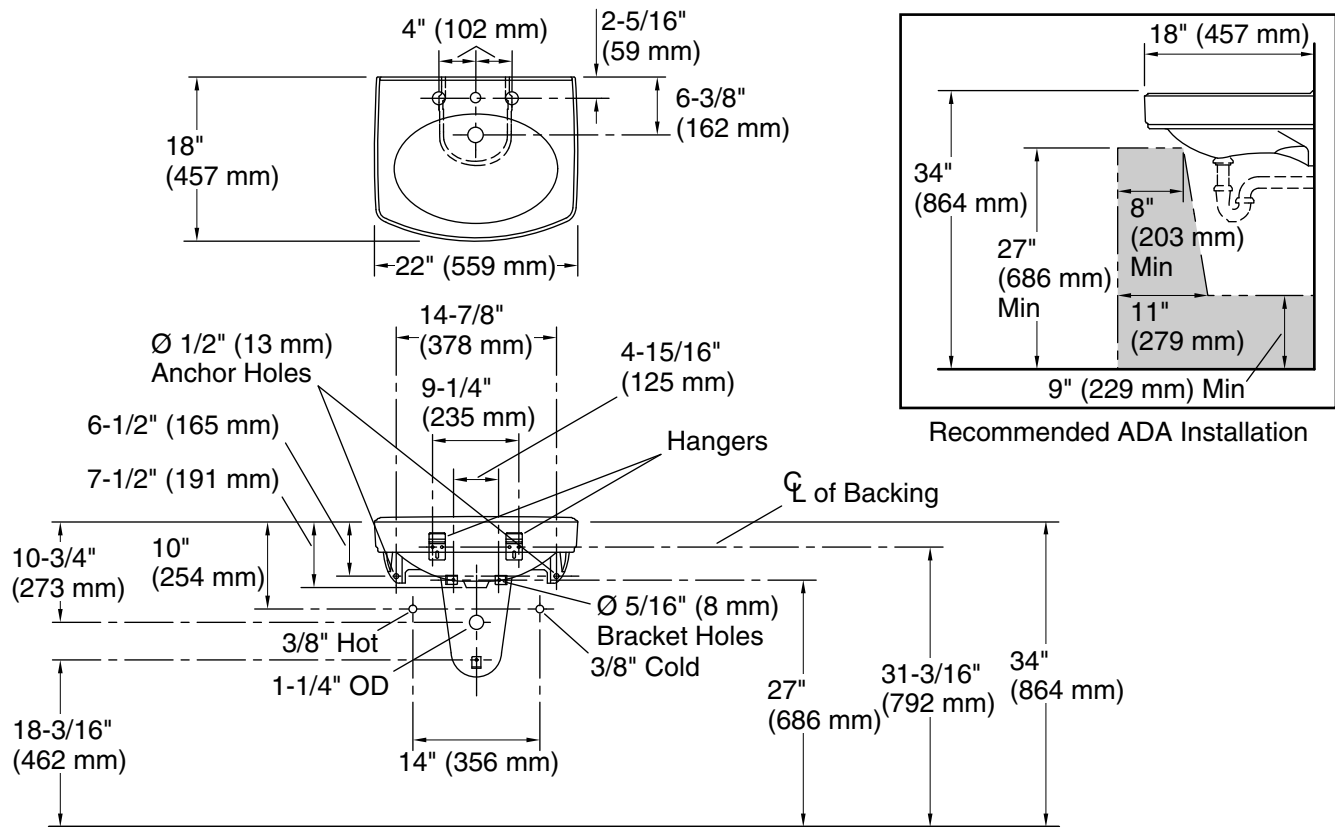

Pinoir®

22" oval wall-mount bathroom sink
K-2035-8

Features

- 8" (203 mm) widespread faucet holes
- Oval basin
- Overflow drain
- Combination consists of the K-2028-8 sink and the K-2057 shroud

Material

- Vitreous china

Color Code Description

	0	White
---	---	-------

Technical Information

All product dimensions are nominal.

Bowl configuration:	Single
Center(s):	8
Bowl area (Only):	Length: 18" (457 mm) Width: 12" (305 mm) Water depth: 4" (102 mm)
With overflow:	Yes
Number of deck holes:	3
Faucet hole spacing:	8" (203 mm)
Faucet hole(s):	1-3/8" (35 mm)
Drain hole:	1-3/4" (44 mm)