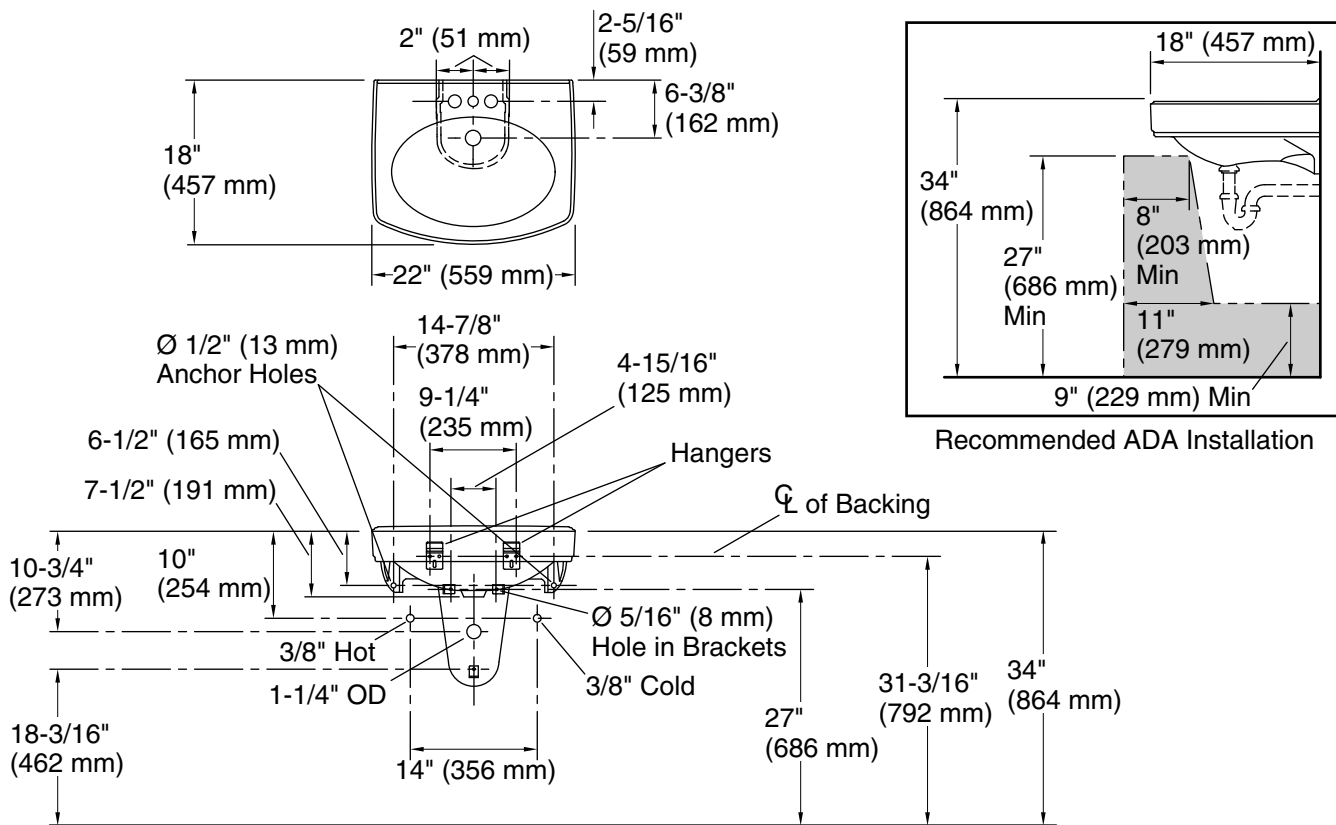

**Pinoir®**  
22" oval wall-mount bathroom sink with glazed underside  
**K-2035-4**

**Features**

- 4" (102 mm) centerset faucet holes
- Oval basin
- Overflow drain
- Combination consists of the K-2028-4 sink and the K-2057 shroud

**Material**

- Vitreous china

**Installation**

- Wall-mount

**Recommended Products/Accessories**

- K-7605-P Angle Supply with Stop (pair)
- K-8998 P-Trap
- K-23726 Drain treatment
- K-23725 Cast iron cleaner

**Included Components**

- K-2028-4 22" oval wall-mount bathroom sink
- K-2057 Bathroom Sink Shroud

**ADA** **OBC**

**Codes/Standards**

ASME A112.19.2/CSA B45.1  
ADA  
ICC/ANSI A117.1  
OBC

**KOHLER® One-Year Limited  
Warranty**

## Technical Information

All product dimensions are nominal.

Bowl configuration:	Single
Center(s):	4
Bowl area (Only):	Length: 18" (457 mm) Width: 12" (305 mm) Water depth: 4" (102 mm)
With overflow:	Yes
Number of deck holes:	3
Faucet hole spacing:	4" (102 mm)
Faucet hole(s):	1-1/4" (32 mm)
Drain hole:	1-3/4" (44 mm)