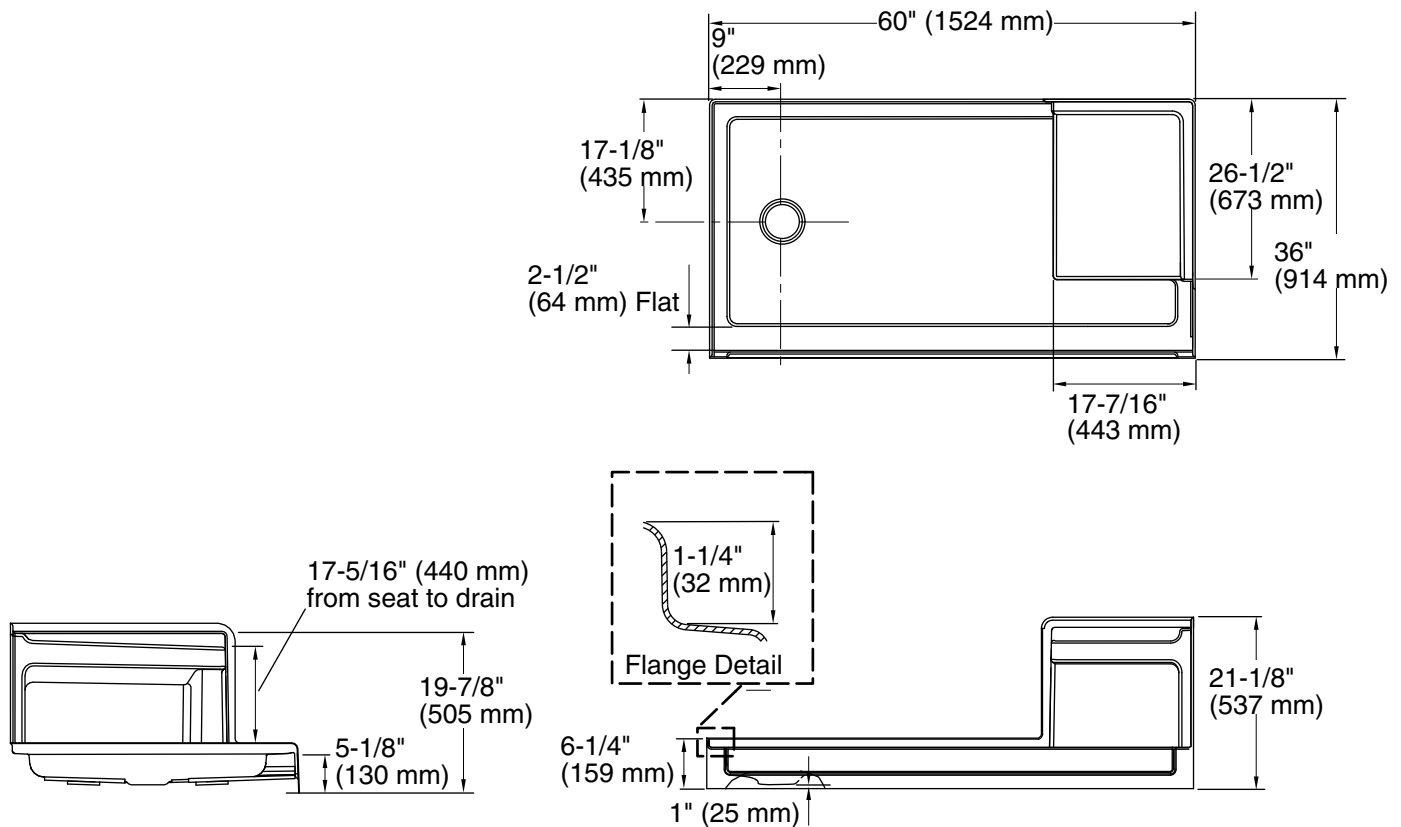

Features

- Low-threshold design for easy entry and exit
- Single threshold for three-wall installation
- Integral 18" (457 mm) undercut seat at right
- Coordinates with other products in the Tresham collection

Material

- Acrylic

Installation

- Left drain

Recommended Products/Accessories

- K-706009-D3 Frameless Sliding Shower Door
- K-706009-L Frameless Sliding Shower Door
- K-706015-D3 Frameless Sliding Shower Door
- K-706015-L 74" H sliding shower door with 1/4"-thick glass
- K-9132 Shower Drain
- K-23726 Drain treatment
- K-23732 Tub & shower cleaner

Color	Code	Description
	0	White
	96	Biscuit
	NY	Dune
	95	Ice™ Grey

Technical Information

All product dimensions are nominal.

Drain location:	Left
Weight:	79.5 lbs (36.1 kg)
Minimum floor load:	20 lbs/ft ² (97.6 kg/m ²)
Minimum flat for door:	2-1/2" (64 mm)

Notes

Measure your actual product for rough-in details.

Install this product according to the installation instructions.

Shimming may be required between the stud frame and the fixture.

Stud opening tolerance is +1/4" (6 mm), -0" (0 mm).