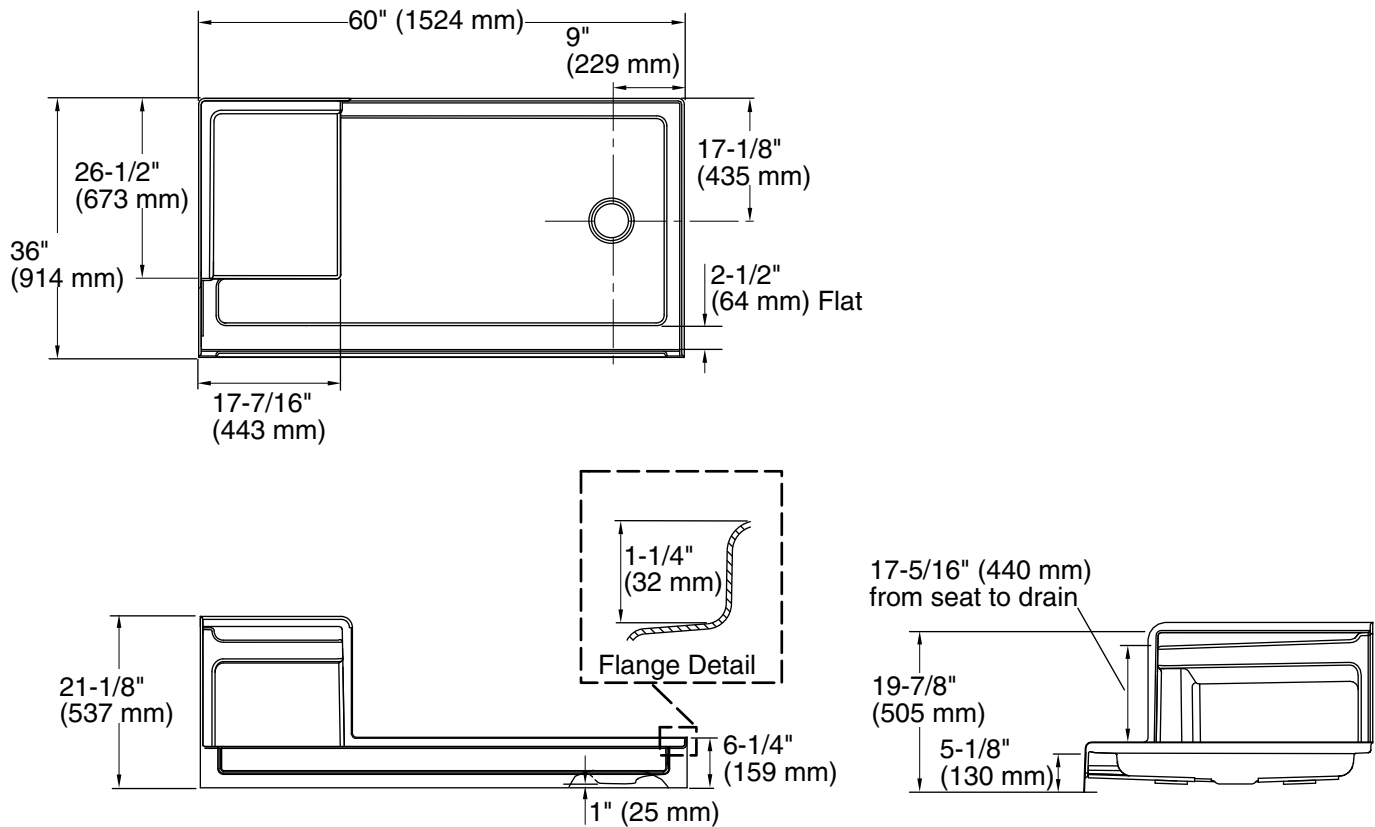

Features

- Low-threshold design for easy entry and exit
- Single threshold for three-wall installation
- Integral 18" (457 mm) undercut seat at left
- Coordinates with other products in the Tresham collection

Material

- Acrylic

Installation

- Right drain

Recommended Products/Accessories

- K-706009-D3 Frameless Sliding Shower Door
- K-706009-L Frameless Sliding Shower Door
- K-706015-D3 Frameless Sliding Shower Door
- K-706015-L 74" H sliding shower door with 1/4"-thick glass
- K-9132 Shower Drain
- K-23726 Drain treatment
- K-23732 Tub & shower cleaner

Color	Code	Description
	0	White
	96	Biscuit
	NY	Dune
	95	Ice™ Grey

Technical Information

All product dimensions are nominal.

Drain location:	Right
Weight:	79.5 lbs (36.1 kg)
Minimum floor load:	20 lbs/ft ² (97.6 kg/m ²)
Minimum flat for door:	2-1/2" (64 mm)

Notes

Measure your actual product for rough-in details.

Install this product according to the installation instructions.

Shimming may be required between the stud frame and the fixture.

Stud opening tolerance is +1/4" (6 mm), -0" (0 mm).