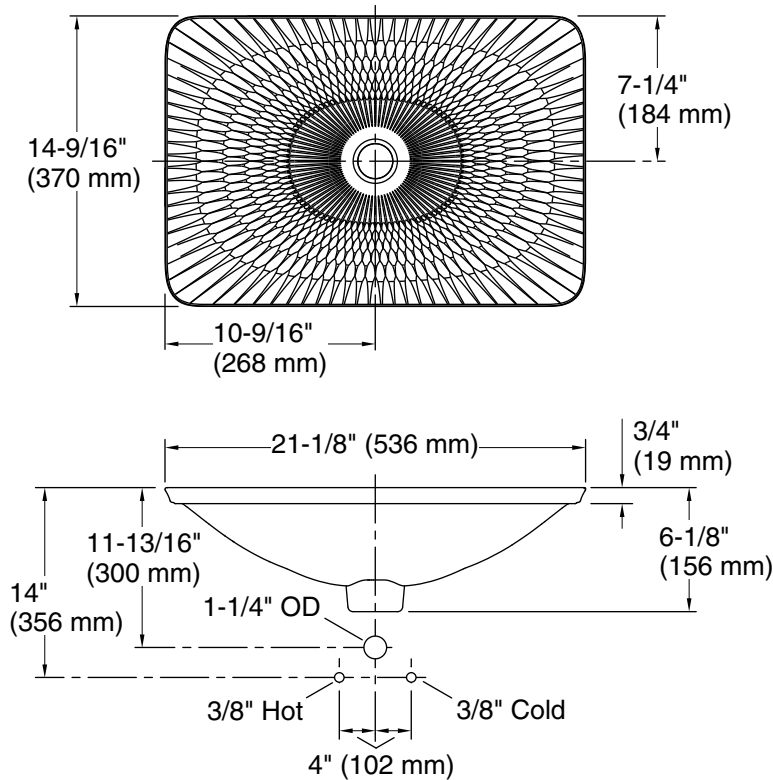

Color	Code	Description
	K8	Translucent White
	RB2	Bourbon Rutile
	RB3	Bluestone Rutile

Technical Information

All product dimensions are nominal.

Bowl configuration: Single

Bowl area (Only): Length: 21-1/8" (536 mm)
Width: 14-9/16" (370 mm)
Bowl depth: 4-1/8" (105 mm)
Water depth: 4-1/8" (105 mm)