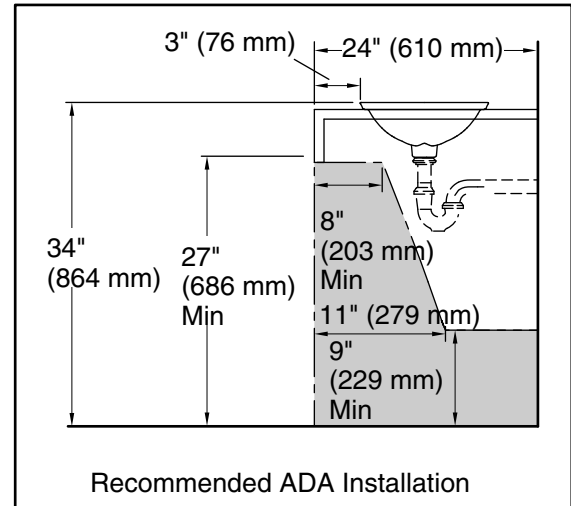

Color	Code	Description
	K8	Translucent White
	RB2	Bourbon Rutile
	RB3	Bluestone Rutile

Technical Information

All product dimensions are nominal.

Bowl configuration: Single

Bowl area (Only): Length: 21-1/8" (536 mm)
Width: 14-9/16" (370 mm)
Bowl depth: 4-1/8" (105 mm)
Water depth: 4-1/8" (105 mm)