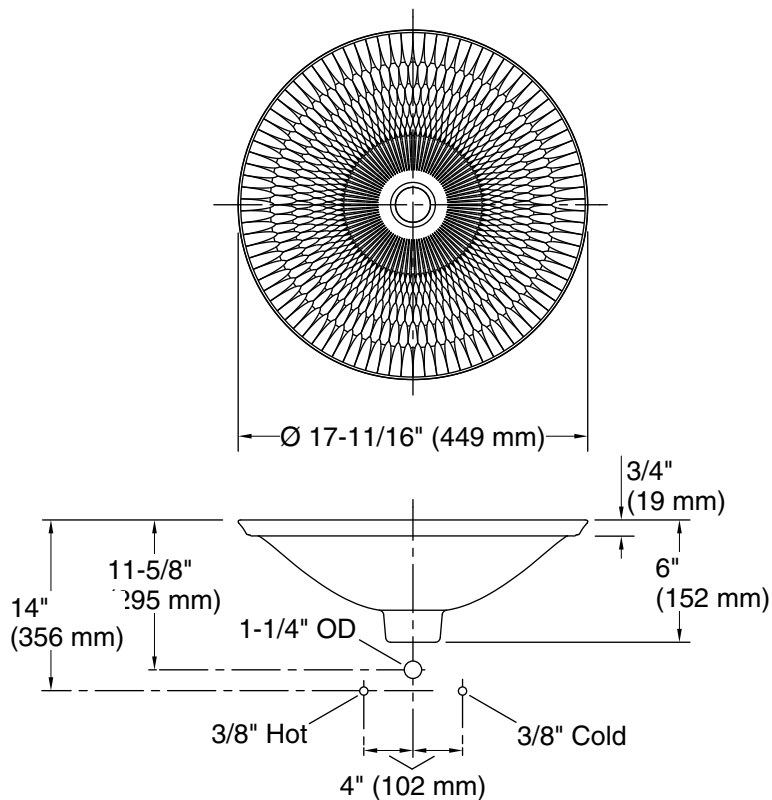

Color	Code	Description
	K8	Translucent White
	RB2	Bourbon Rutile
	RB3	Bluestone Rutile

Technical Information

All product dimensions are nominal.

Bowl configuration: Single

Bowl area (Only): Length: 17-1/4" (437 mm)

Width: 17-1/4" (437 mm)

Bowl depth: 4" (102 mm)

Water depth: 4" (102 mm)

Template: 1242827, required, included

Notes

Install this product according to the installation instructions.

NOTICE: Countertop manufacturer or cutter must use the current product template available at www.kohler.com, or by calling 1-800-4KOHLER. Kohler Co. is not responsible for cutout errors when the incorrect cutout template is used.