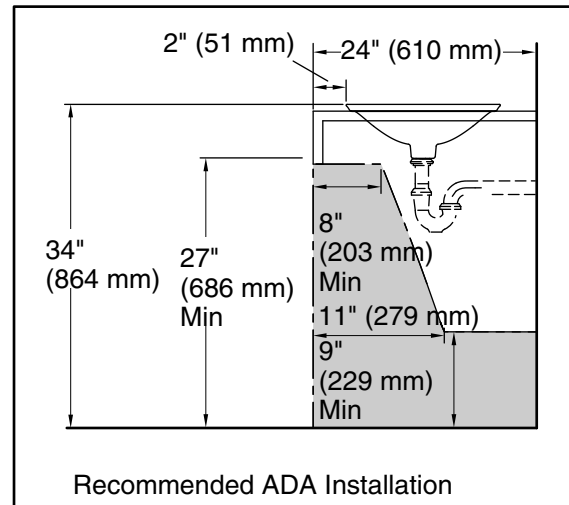

Color	Code	Description
	K8	Translucent White
	RB2	Bourbon Rutile
	RB3	Bluestone Rutile

Technical Information

All product dimensions are nominal.

Bowl configuration: Single

Bowl area (Only): Length: 17-1/4" (437 mm)

Width: 17-1/4" (437 mm)

Bowl depth: 4" (102 mm)

Water depth: 4" (102 mm)

Template: 1242827, required, included

Notes

Install this product according to the installation instructions.

NOTICE: Countertop manufacturer or cutter must use the current product template available at www.kohler.com, or by calling 1-800-4KOHLER. Kohler Co. is not responsible for cutout errors when the incorrect cutout template is used.