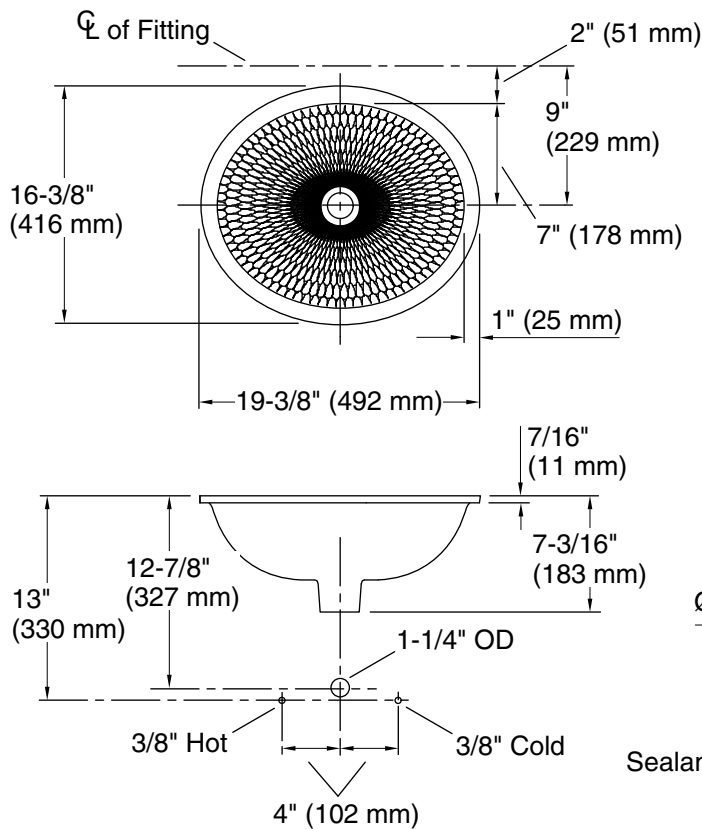

Derring®
19-1/2" oval undermount bathroom sink
K-17889-RL

Features

- Oval basin with carved textural pattern
- Artisanal glazes are easy to care for and durable
- Neutral hues complement a wide range of fixtures and faucets
- Natural glaze variations make each sink unique yet beautifully complementary when paired side-by-side
- Fits KOHLER® Caxton 14" x 17" (355.5 x 432 mm) countertop cutout
- No faucet holes; requires wall- or counter-mount faucet

Color	Code	Description
	RB2	Bourbon Rutile
	RB3	Bluestone Rutile
	K8	Translucent White

Technical Information

All product dimensions are nominal.

- Bowl configuration: Single
- Bowl area (Only): Length: 17" (432 mm)
 Width: 14" (356 mm)
 Bowl depth: 5-1/4" (133 mm)
 Water depth: 5-1/4" (133 mm)
- With overflow: No
- Template: 1151011, required, included