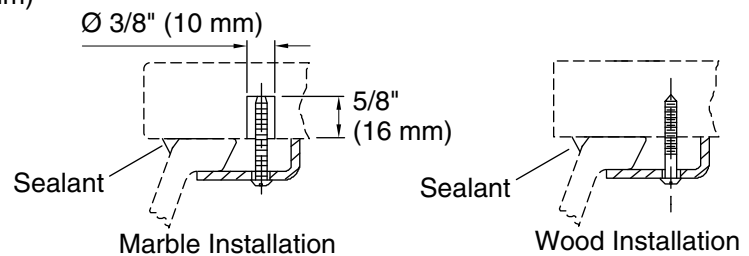

Color	Code	Description
	RB2	Bourbon Rutile
	RB3	Bluestone Rutile
	K8	Translucent White

Technical Information

All product dimensions are nominal.

- Bowl configuration: Single
- Bowl area (Only): Length: 17" (432 mm)
 Width: 14" (356 mm)
 Bowl depth: 5-1/4" (133 mm)
 Water depth: 5-1/4" (133 mm)
- With overflow: No
- Template: 1151011, required, included