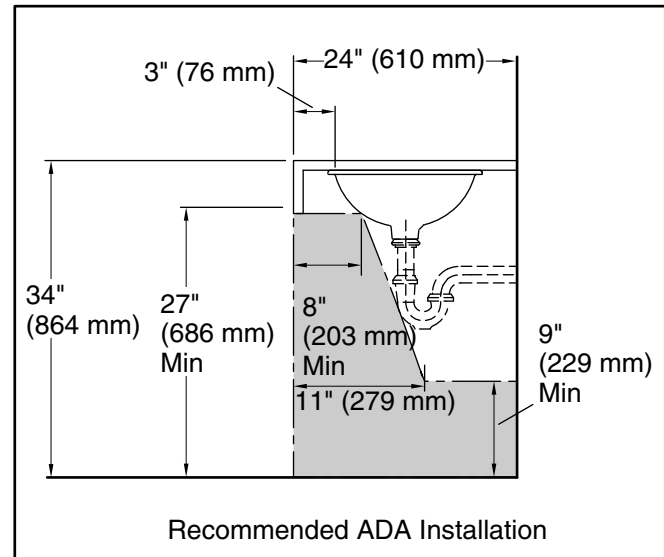

Color	Code	Description
	RB2	Bourbon Rutile
	RB3	Bluestone Rutile
	K8	Translucent White

Technical Information

All product dimensions are nominal.

- Bowl configuration: Single
- Bowl area (Only): Length: 17" (432 mm)
 Width: 14" (356 mm)
 Bowl depth: 5-1/4" (133 mm)
 Water depth: 5-1/4" (133 mm)
- With overflow: No
- Template: 1151011, required, included