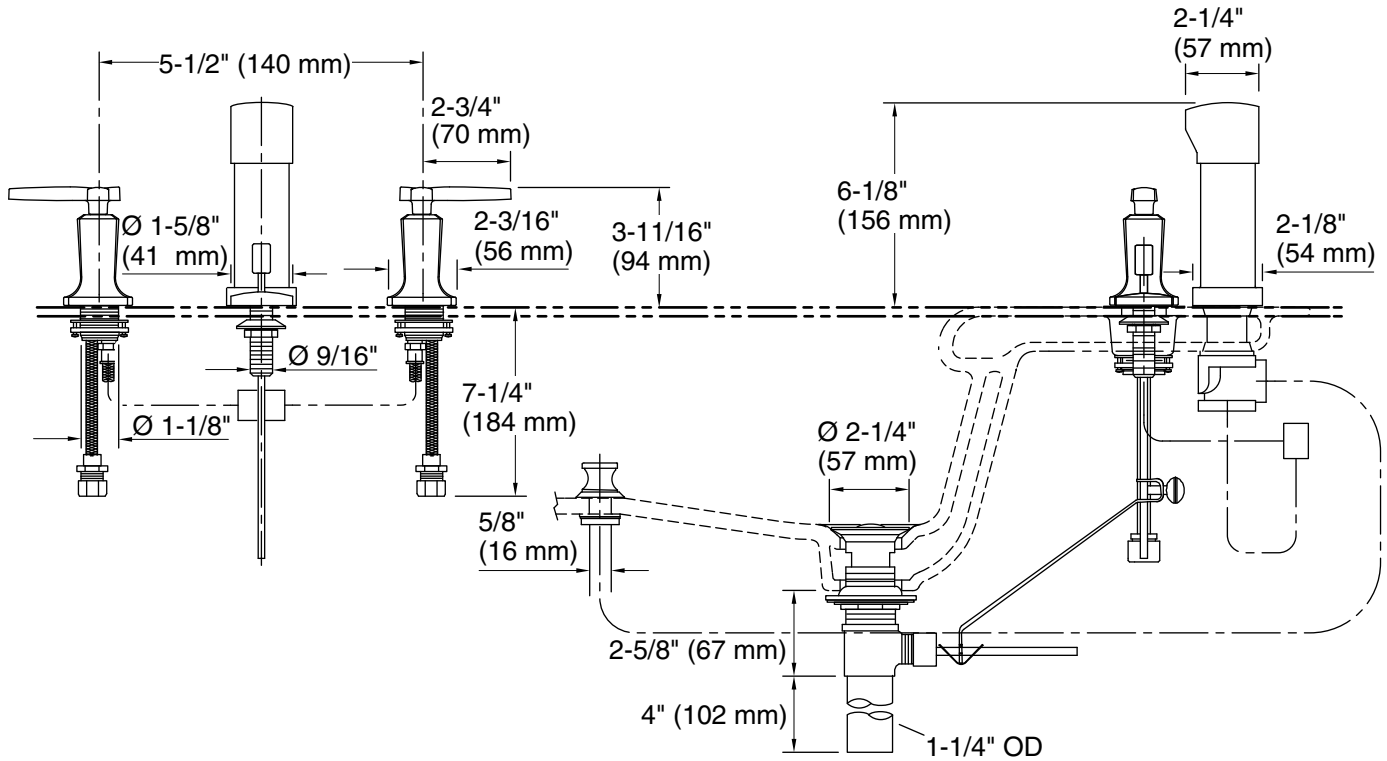

Features

- Pop-up drain with lift rod and tailpiece
- Vertical spray
- Fixture-mount transfer valve/vacuum breaker
- Available with lever handles
- Quarter-turn washerless ceramic disc valves
- Metal construction

Material

- Brass valve bodies

Installation

- Flexible connections for easy installation

Recommended Products/Accessories

- K-23726 Drain treatment
- K-23723 Faucet cleaner

Codes/Standards

- ASME A112.18.1/CSA B125.1
- ASSE 1001

Technical Information

All product dimensions are nominal.

Notes

Install this product according to the installation instructions.