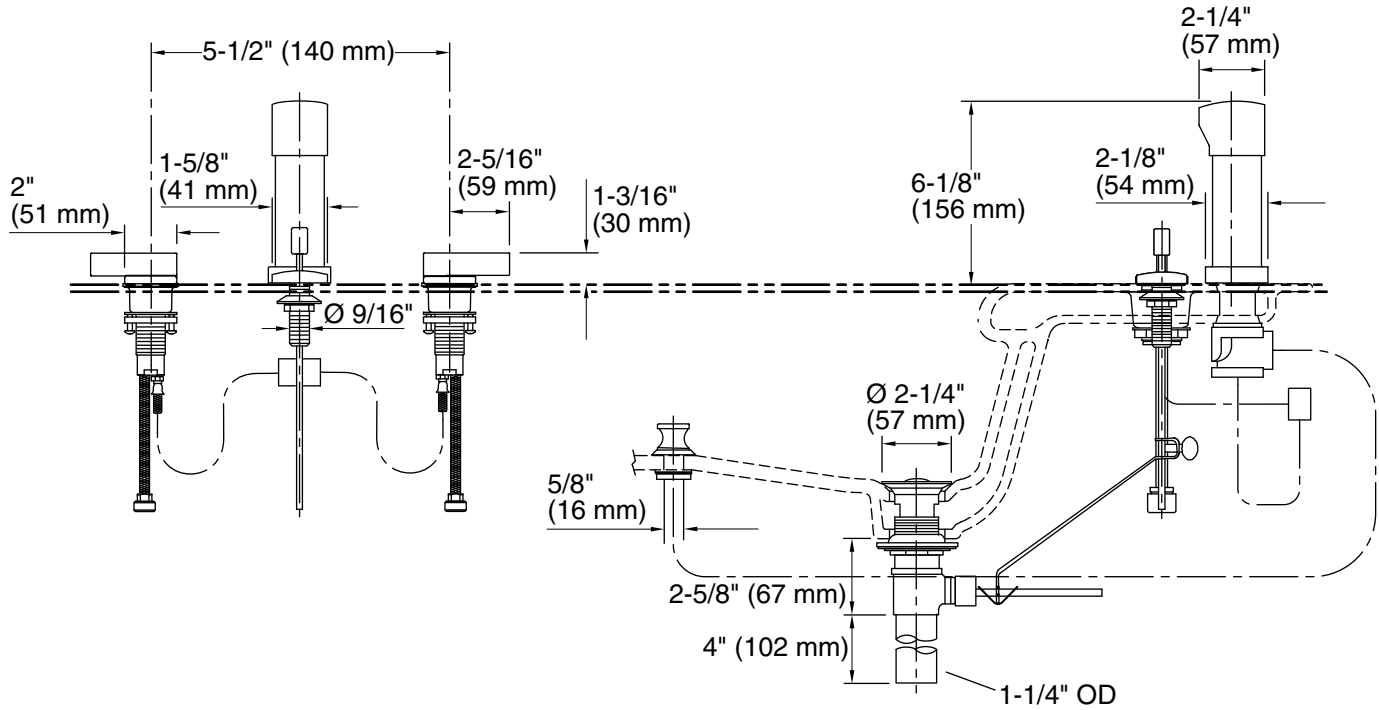

Technical Information

All product dimensions are nominal.

Notes

Install this product according to the installation instructions.