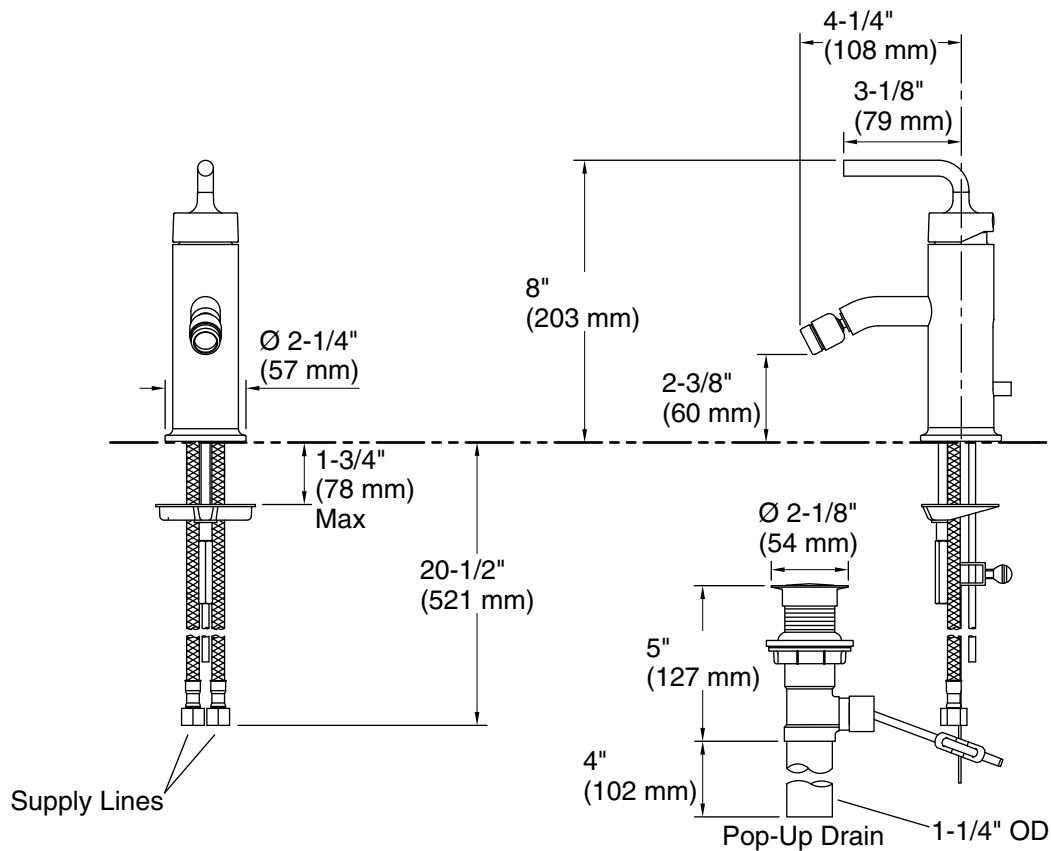

## Features

- One-piece, self-contained ceramic disc valve allows both volume and temperature control
- High-temperature limit setting for added safety
- Available with straight handle
- Pop-up drain with lift rod and tailpiece
- 4-1/4" (108 mm) swivel spray spout

### Technical Information

All product dimensions are nominal.