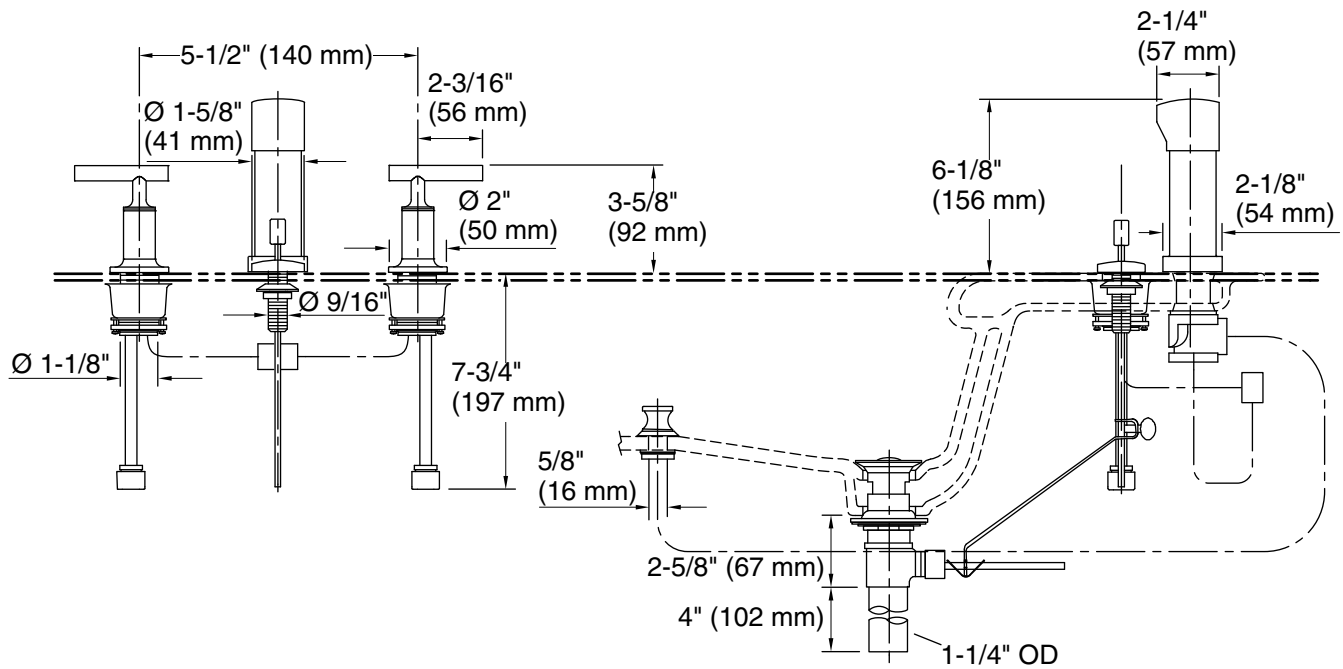

Material

- Brass valve bodies

Installation

- Flexible connections for easy installation

Recommended Products/Accessories

- K-23726 Drain treatment
- K-23723 Faucet cleaner
- K-14375 24" Double Towel Bar
- K-14377 Pivoting toilet paper holder
- K-14435 18" Towel Bar
- K-14436 24" Towel Bar
- K-14441 Towel Ring
- K-14443 Robe Hook
- K-14444 Vertical toilet paper holder

Technical Information

All product dimensions are nominal.

Notes

Install this product according to the installation instructions.