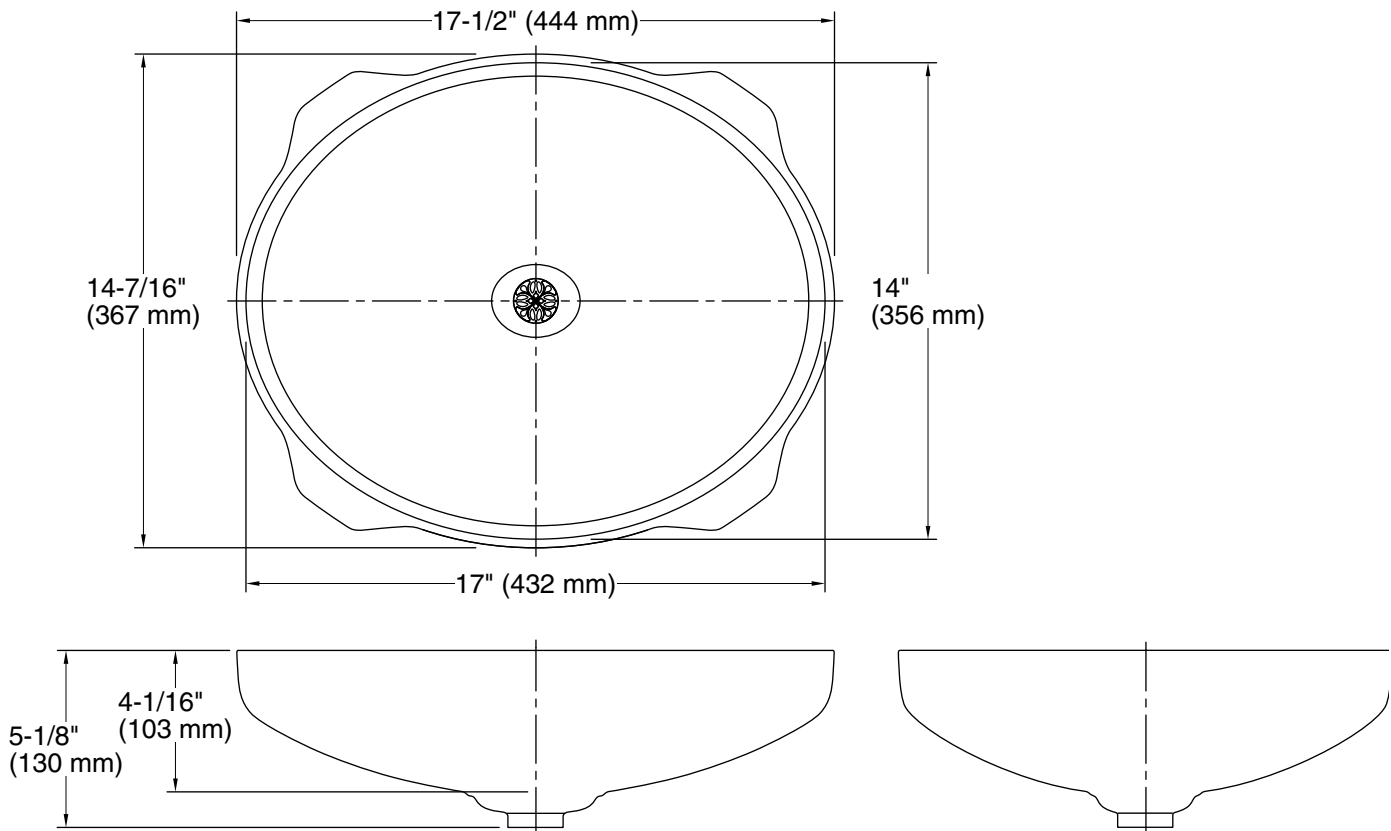

### Technical Information

All product dimensions are nominal.

Bowl configuration: Single

Bowl area (Only): Length: 17" (432 mm)  
Width: 14" (356 mm)  
Water depth: 4" (102 mm)

With overflow: No

Template: 1151011-7, required, not included