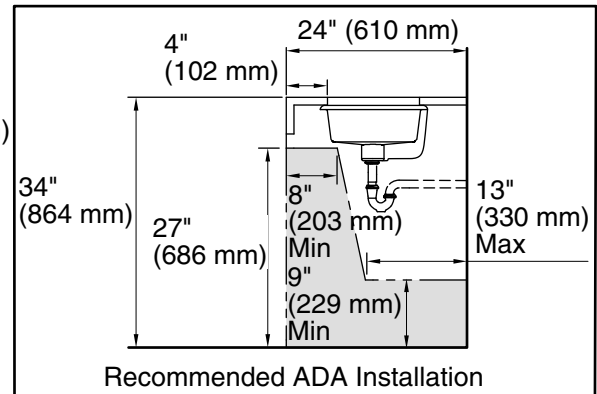

Empress Bouquet™ Kathryn®

19-3/4" square undermount bathroom sink, no overflow
K-14275-SMC

Technical Information

All product dimensions are nominal.

1. Bowl configuration: Single
2. Bowl area (Only): Length: 17" (432 mm)
   Width: 13" (330 mm)
   Water depth: 4-1/2" (114 mm)
3. With overflow: No
4. Drain hole: 1-3/4" (44 mm)
5. Template: 1006809-7, required, not included

Notes

Install this product according to the installation instructions.

NOTICE: Countertop manufacturer or cutter must use the current product template available at www.kohler.com, or by calling 1-800-4KOHLER. Kohler Co. is not responsible for cutout errors when the incorrect cutout template is used.

ADA, CSA B651 compliant when installed to the specific requirements of these regulations.