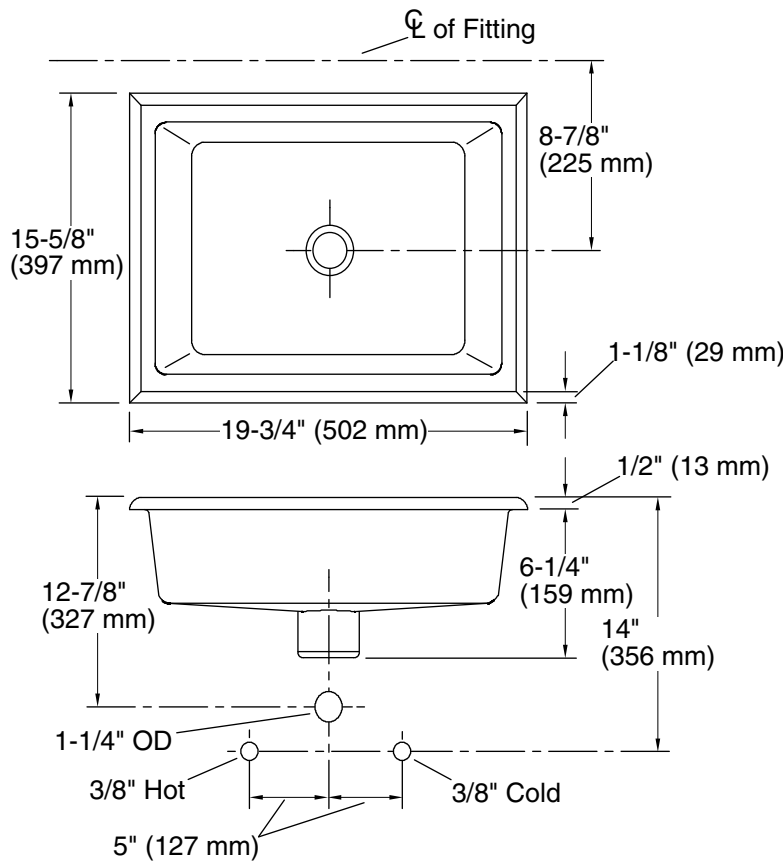

Empress Bouquet™ Kathryn®

19-3/4" square undermount bathroom sink, no overflow

K-14275-SMC

Features

- Decorated with a Chinese-inspired metallic floral pattern on White background
- Square basin
- No faucet holes; requires wall- or counter-mount faucet
- Coordinates with other products with the Empress Bouquet design

Color	Code	Description
-------	------	-------------

	0	White
---	---	-------

Empress Bouquet™ Kathryn®

19-3/4" square undermount bathroom sink, no overflow
K-14275-SMC

Technical Information

All product dimensions are nominal.

- Bowl configuration: Single
- Bowl area (Only): Length: 17" (432 mm)
Width: 13" (330 mm)
Water depth: 4-1/2" (114 mm)
- With overflow: No
- Drain hole: 1-3/4" (44 mm)
- Template: 1006809-7, required, not included