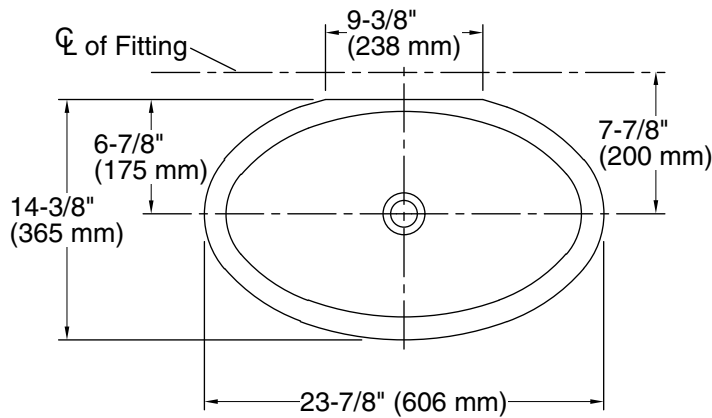

Note: Waterproof unprotected overhang area on the underside of wood counter.