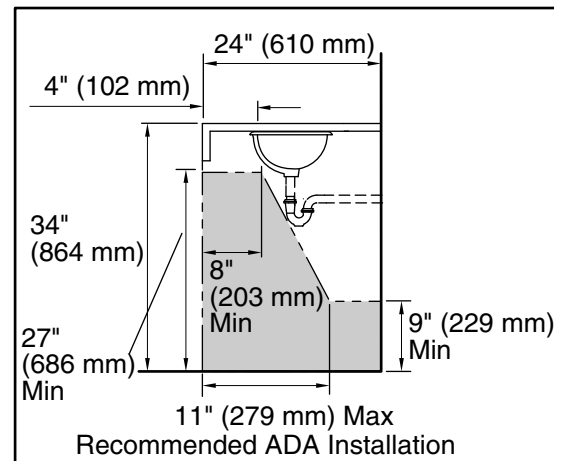

### Technical Information

All product dimensions are nominal.

Bowl configuration:	Single
Bowl area (Only):	Length: 21" (533 mm) Width: 12" (305 mm) Water depth: 4-7/8" (124 mm)
With overflow:	Yes
Drain hole:	1-3/4" (44 mm)
Template:	1046699-7, required, not included