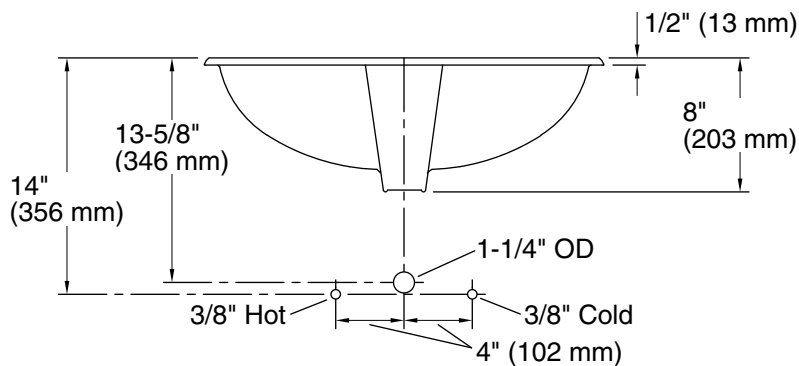

Note: Waterproof unprotected overhang area on the underside of wood counter.