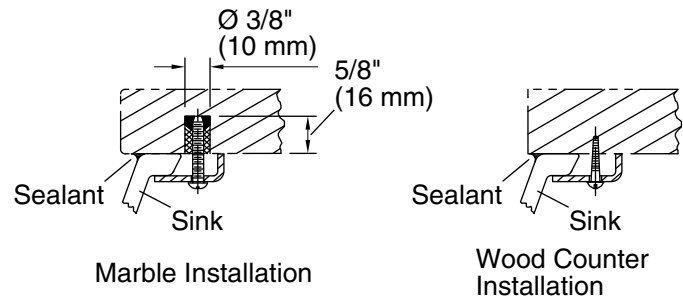

Note: Waterproof unprotected overhang area on the underside of wood counter.