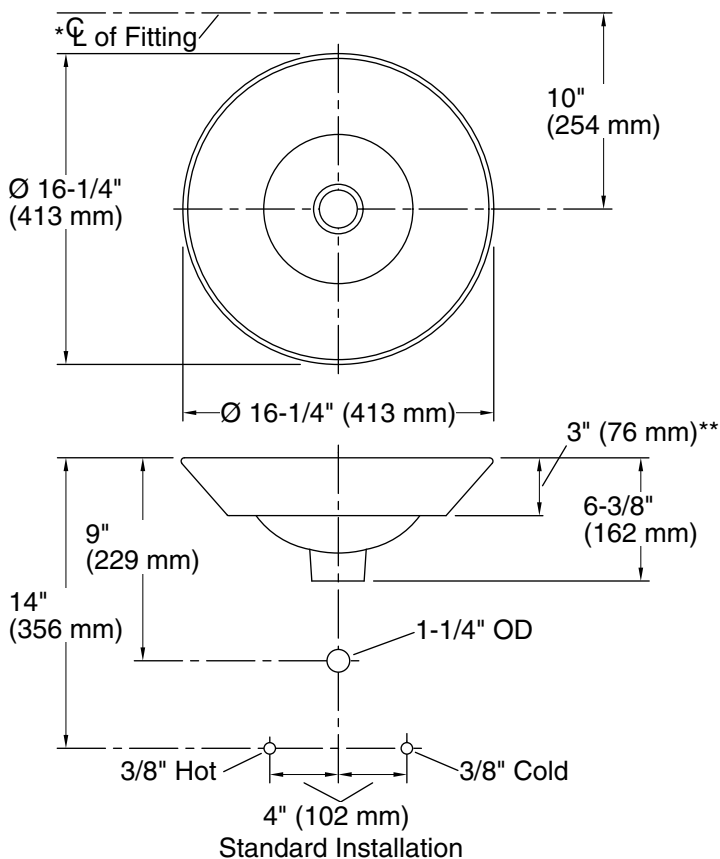

### Technical Information

All product dimensions are nominal.

Bowl configuration: Single

Bowl area (Only): Length: 15-5/16" (389 mm)  
Width: 15-5/16" (389 mm)  
Bowl depth: 4-3/8" (111 mm)  
Water depth: 4-1/4" (108 mm)

With overflow: No

Drain hole: 1-3/4" (44 mm)

Template: 1002980-7, required, included

### Notes

Install this product according to the installation instructions.

\*Spout must be 5" (127 mm) long (min) for adequate clearance into the bathroom sink when installed with centerline as shown.

NOTICE: Countertop manufacturer or cutter must use the cut-out template provided with the product, or a current one provided by Kohler Co. (call 1-800-4-KOHLER). Kohler Co. is not responsible for cut-out errors when the incorrect cut-out template is used.