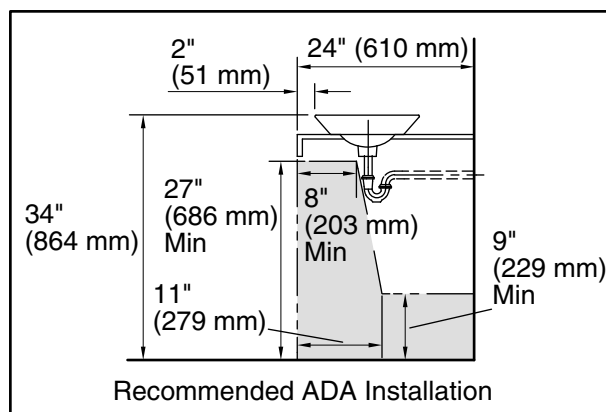

### Technical Information

All product dimensions are nominal.

Bowl configuration: Single

Bowl area (Only): Length: 15-5/16" (389 mm)  
Width: 15-5/16" (389 mm)  
Bowl depth: 4-3/8" (111 mm)  
Water depth: 4-1/4" (108 mm)