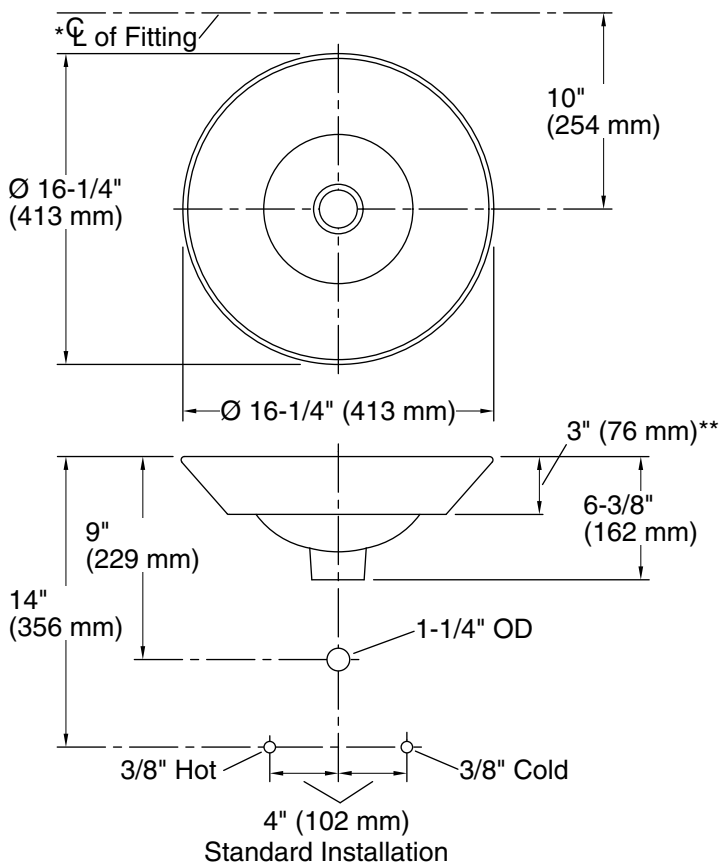

**Technical Information**

All product dimensions are nominal.

- Bowl configuration: Single
- Bowl area (Only): Length: 15-5/16" (389 mm), Width: 15-5/16" (389 mm), Bowl depth: 4-3/8" (111 mm), Water depth: 4-1/4" (108 mm)
- With overflow: No
- Drain hole: 1-3/4" (44 mm)
- Template: 1002980-7, required, included

**Notes**

Install this product according to the installation instructions.

\*Spout must be 5" (127 mm) long (min) for adequate clearance into the bathroom sink when installed with centerline as shown.

NOTICE: Countertop manufacturer or cutter must use the cut-out template provided with the product, or a current one provided by Kohler Co. (call 1-800-4-KOHLER). Kohler Co. is not responsible for cut-out errors when the incorrect cut-out template is used.