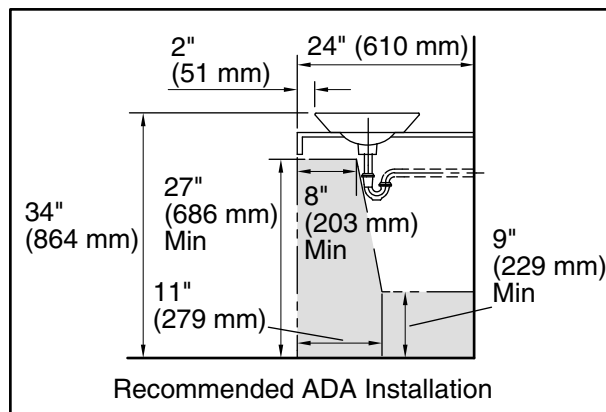

**Technical Information**

All product dimensions are nominal.

- Bowl configuration: Single
- Bowl area (Only): Length: 15-5/16" (389 mm), Width: 15-5/16" (389 mm), Bowl depth: 4-3/8" (111 mm), Water depth: 4-1/4" (108 mm)
- With overflow: No
- Drain hole: 1-3/4" (44 mm)
- Template: 1002980-7, required, included

**Notes**

Install this product according to the installation instructions.

\*Spout must be 5" (127 mm) long (min) for adequate clearance into the bathroom sink when installed with centerline as shown.

NOTICE: Countertop manufacturer or cutter must use the cut-out template provided with the product, or a current one provided by Kohler Co. (call 1-800-4-KOHLER). Kohler Co. is not responsible for cut-out errors when the incorrect cut-out template is used.