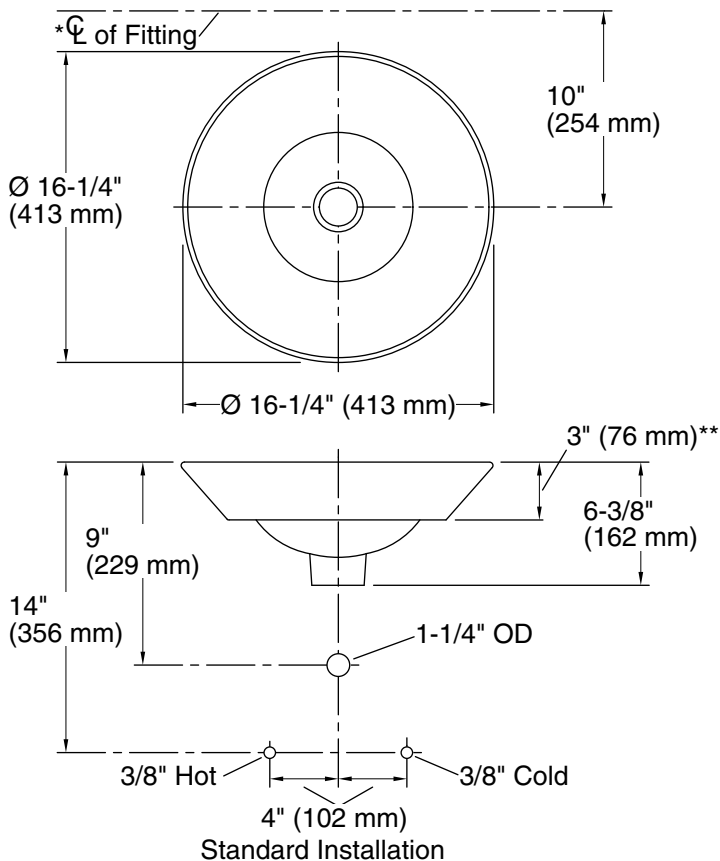

Color Code Description

	0	White
---	---	-------

KOHLER®

Botanical Study™ Conical Bell® 16-1/4" round vessel bathroom sink, no overflow K-14223-BT

Technical Information

All product dimensions are nominal.

Bowl configuration:	Single
Bowl area (Only):	Length: 15-5/16" (389 mm) Width: 15-5/16" (389 mm) Bowl depth: 4-5/16" (110 mm) Water depth: 4-1/4" (108 mm)
With overflow:	No
Drain hole:	1-3/4" (44 mm)
Template:	1002980-7, required, included

Notes

Install this product according to the installation instructions.

*Spout must be 5" (127 mm) long (min) for adequate clearance into the bathroom sink when installed with centerline as shown.

NOTICE: Countertop manufacturer or cutter must use the cut-out template provided with the product, or a current one provided by Kohler Co. (call 1-800-4-KOHLER). Kohler Co. is not responsible for cut-out errors when the incorrect cut-out template is used.