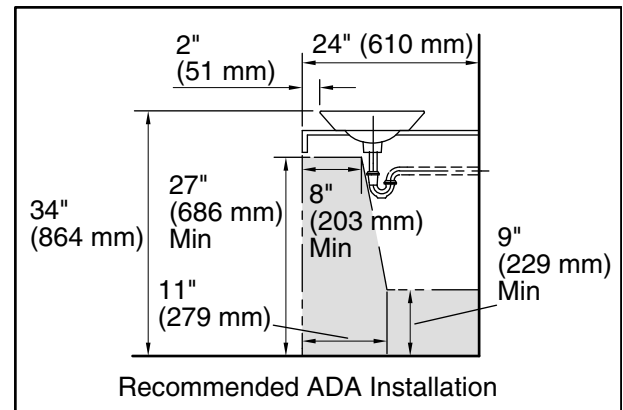

Color Code Description

	0	White
---	---	-------

KOHLER®

Botanical Study™ Conical Bell® 16-1/4" round vessel bathroom sink, no overflow K-14223-BT

Technical Information

All product dimensions are nominal.

Bowl configuration:	Single
Bowl area (Only):	Length: 15-5/16" (389 mm) Width: 15-5/16" (389 mm) Bowl depth: 4-5/16" (110 mm) Water depth: 4-1/4" (108 mm)
With overflow:	No
Drain hole:	1-3/4" (44 mm)
Template:	1002980-7, required, included

Notes

Install this product according to the installation instructions.

*Spout must be 5" (127 mm) long (min) for adequate clearance into the bathroom sink when installed with centerline as shown.

NOTICE: Countertop manufacturer or cutter must use the cut-out template provided with the product, or a current one provided by Kohler Co. (call 1-800-4-KOHLER). Kohler Co. is not responsible for cut-out errors when the incorrect cut-out template is used.