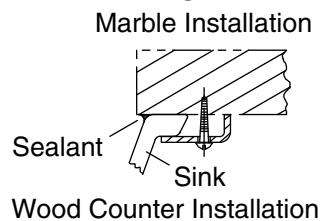

Color	Code	Description
-------	------	-------------

	0	White
---	---	-------

Technical Information

All product dimensions are nominal.

Bowl configuration:	Single
Bowl area (Only):	Length: 17" (432 mm) Width: 14" (356 mm) Water depth: 6-3/8" (162 mm)
With overflow:	No
Drain hole:	1-3/4" (44 mm)
Template:	1151011-7, required, included