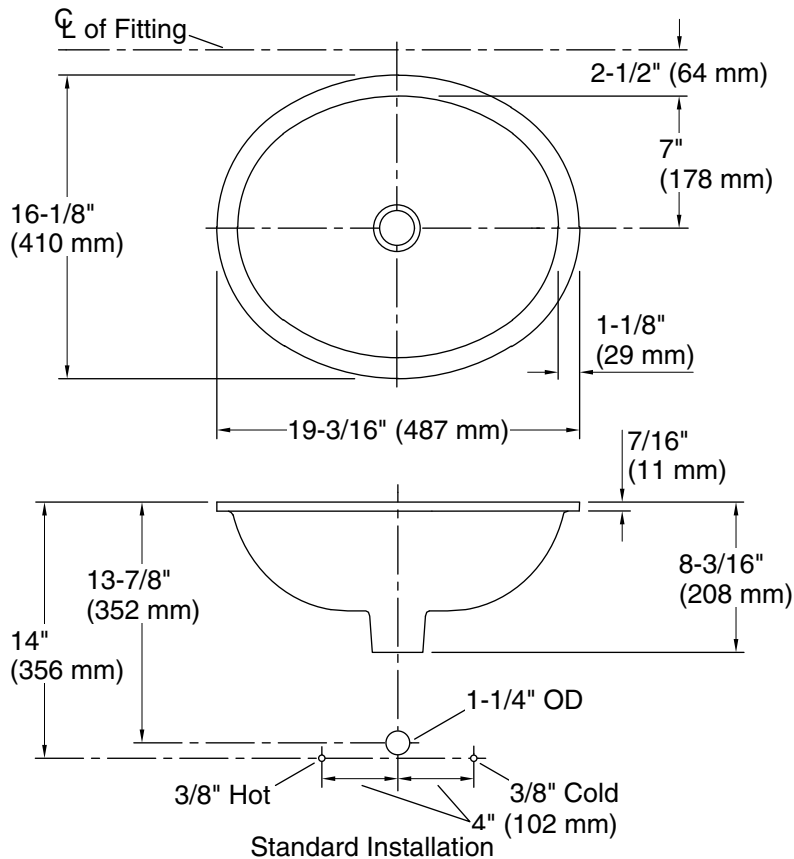

Caravan® Persia Caxton®

19-1/4" oval undermount bathroom sink, no overflow
K-14218-SR2

Features

- Decorated with a Moorish design on White background
- Deep oval basin
- No faucet holes; requires wall- or counter-mount faucet
- Persia design
- Fits standard 14" x 17" (356 x 432 mm) countertop cutout

Color	Code	Description
-------	------	-------------

	0	White
---	---	-------

Technical Information

All product dimensions are nominal.

Bowl configuration:	Single
Bowl area (Only):	Length: 17" (432 mm) Width: 14" (356 mm) Water depth: 6-3/8" (162 mm)
With overflow:	No
Drain hole:	1-3/4" (44 mm)
Template:	1151011-7, required, included