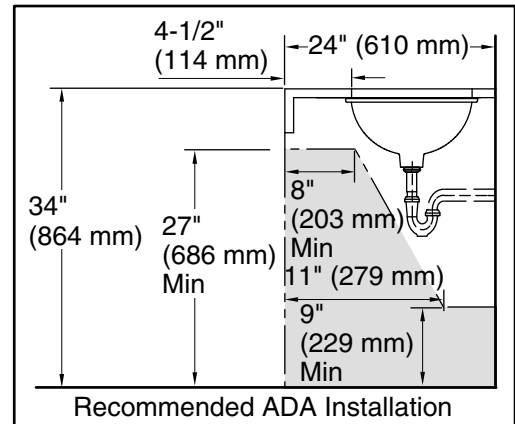

Caravan® Persia Caxton®

19-1/4" oval undermount bathroom sink, no overflow
K-14218-SR2

Features

- Decorated with a Moorish design on White background
- Deep oval basin
- No faucet holes; requires wall- or counter-mount faucet
- Persia design
- Fits standard 14" x 17" (356 x 432 mm) countertop cutout

Color	Code	Description
-------	------	-------------

	0	White
---	---	-------

Technical Information

All product dimensions are nominal.

Bowl configuration:	Single
Bowl area (Only):	Length: 17" (432 mm) Width: 14" (356 mm) Water depth: 6-3/8" (162 mm)
With overflow:	No
Drain hole:	1-3/4" (44 mm)
Template:	1151011-7, required, included