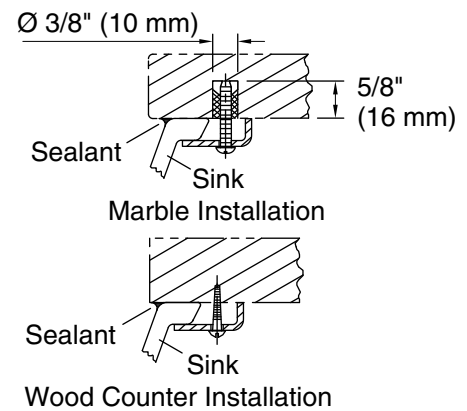

Color Code Description

	0	White
---	---	-------

Flight of Fancy™ with Gold Caxton®
 19-1/4" oval undermount bathroom sink, no overflow
K-14218-FG

Technical Information

All product dimensions are nominal.

- Bowl configuration: Single
- Bowl area (Only): Length: 17" (432 mm)
 Width: 14" (356 mm)
 Water depth: 6-3/8" (162 mm)
- With overflow: No
- Drain hole: 1-3/4" (44 mm)
- Template: 1151011-7, required, included