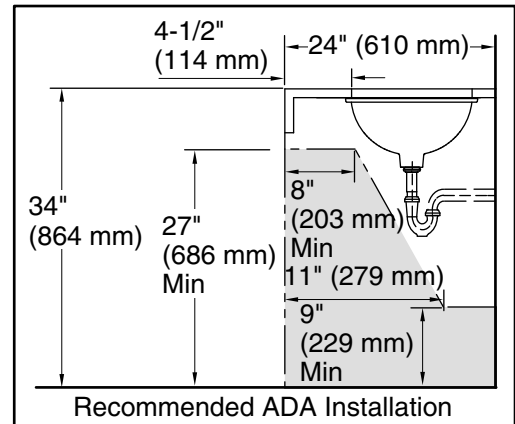

Color Code Description

	0	White
---	---	-------

Flight of Fancy™ with Gold Caxton®
 19-1/4" oval undermount bathroom sink, no overflow
K-14218-FG

Technical Information

All product dimensions are nominal.

- Bowl configuration: Single
- Bowl area (Only): Length: 17" (432 mm)
 Width: 14" (356 mm)
 Water depth: 6-3/8" (162 mm)
- With overflow: No
- Drain hole: 1-3/4" (44 mm)
- Template: 1151011-7, required, included