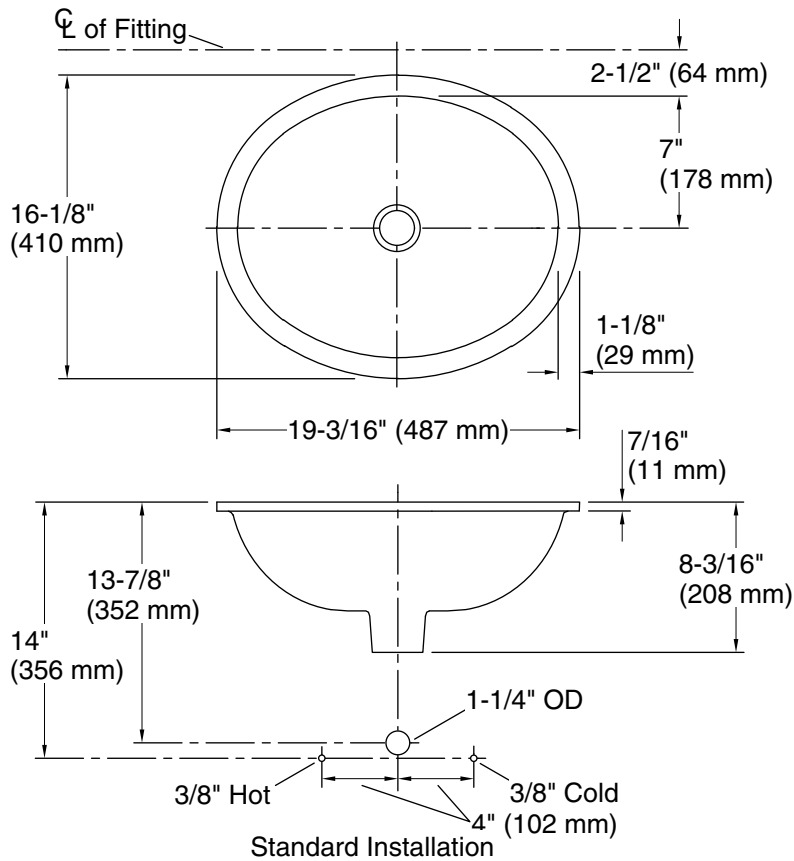

Color Code Description

	0	White
---	---	-------

Flight of Fancy™ with Gold Caxton®
 19-1/4" oval undermount bathroom sink, no overflow
K-14218-FG

Technical Information

All product dimensions are nominal.

- Bowl configuration: Single
- Bowl area (Only): Length: 17" (432 mm)
 Width: 14" (356 mm)
 Water depth: 6-3/8" (162 mm)
- With overflow: No
- Drain hole: 1-3/4" (44 mm)
- Template: 1151011-7, required, included