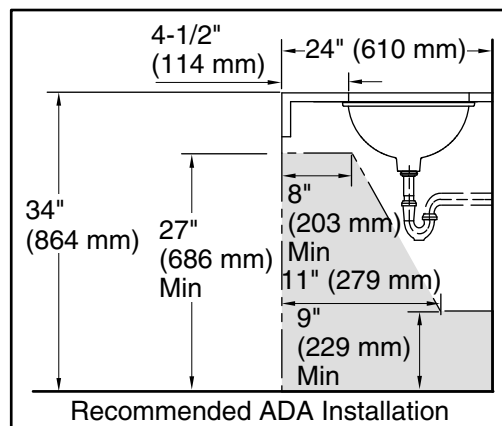

### Technical Information

All product dimensions are nominal.

Bowl configuration:	Single
Bowl area (Only):	Length: 17" (432 mm) Width: 14" (356 mm) Water depth: 6-3/8" (162 mm)
Drain hole:	1-3/4" (44 mm)
Template:	1151011-7, required, included