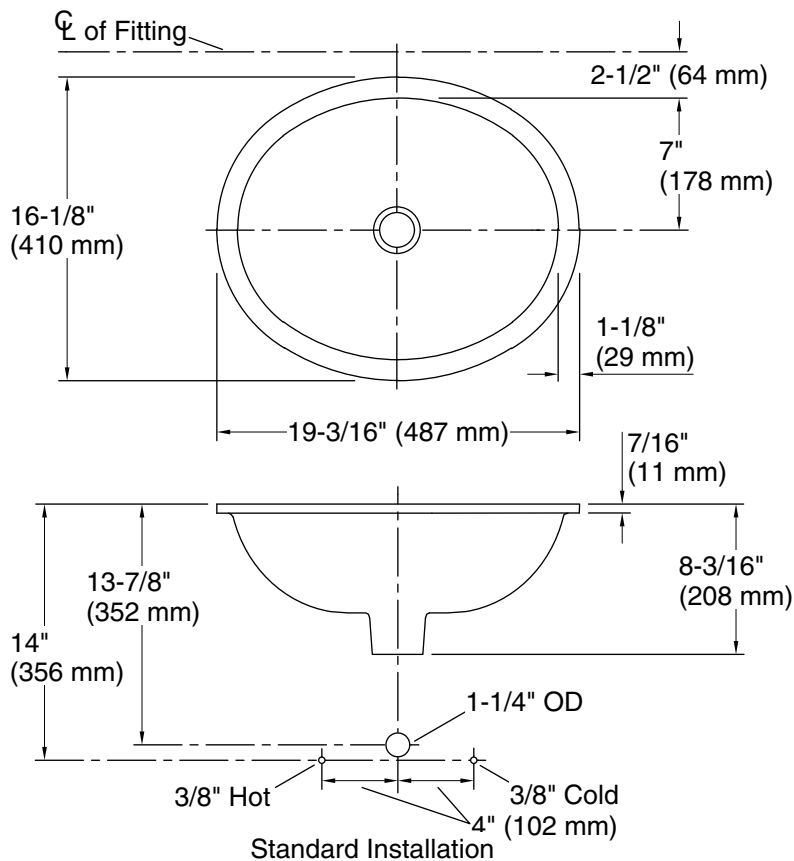

## Features

- Decorated with an intricate floral pattern on White background
- Oval basin
- No faucet holes; requires wall- or counter-mount faucet
- Fits standard 14" x 17" (356 x 432 mm) countertop cutout
- Coordinates with other products with the Botanical Study design

### Technical Information

All product dimensions are nominal.

Bowl configuration:	Single
Bowl area (Only):	Length: 17" (432 mm) Width: 14" (356 mm) Water depth: 6-3/8" (162 mm)
Drain hole:	1-3/4" (44 mm)
Template:	1151011-7, required, included