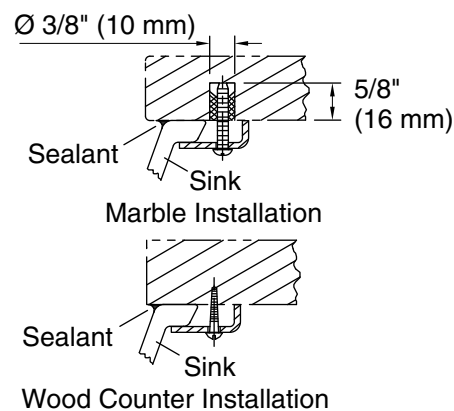

### Technical Information

All product dimensions are nominal.

Bowl configuration:	Single
Bowl area (Only):	Length: 17" (432 mm) Width: 14" (356 mm) Water depth: 6-3/8" (162 mm)
Drain hole:	1-3/4" (44 mm)
Template:	1151011-7, required, included