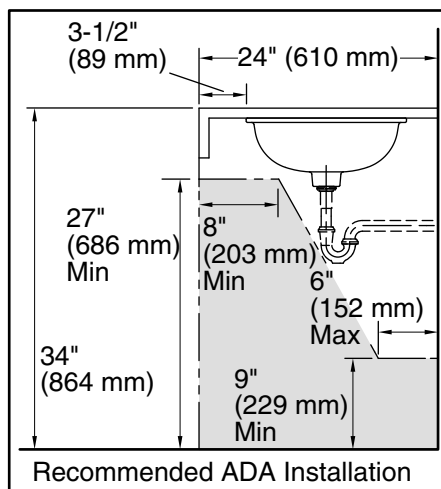

Technical Information

All product dimensions are nominal.

1. Bowl configuration: Single
2. Bowl area (Only): Length: 13-13/16" (351 mm)
   Width: 13-13/16" (351 mm)
   Bowl depth: 4-5/8" (117 mm)
   Water depth: 5" (127 mm)
3. With overflow: No
4. Drain hole: 1-3/4" (44 mm)
5. Template: 1035896-7, required, included

Notes

Install this product according to the installation instructions.

NOTICE: Countertop manufacturer or cutter must use the current product template available at www.kohler.com, or by calling 1-800-4KOHLER. Kohler Co. is not responsible for cut-out errors when the incorrect cutout template is used.

ADA, CSA B651 compliant when installed to the specific requirements of these regulations.