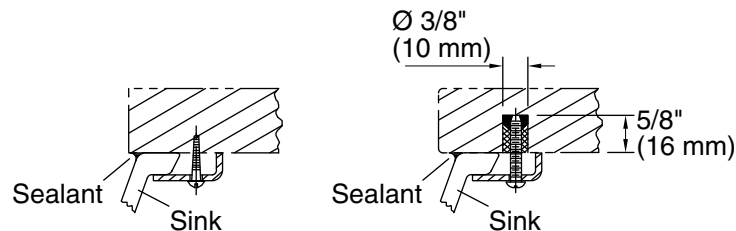

Recommended ADA Installation

Wood Counter Installation

Marble Installation

Technical Information

All product dimensions are nominal.

1. Bowl configuration: Single
2. Bowl area (Only): Length: 13-13/16" (351 mm)
   Width: 13-13/16" (351 mm)
   Bowl depth: 4-5/8" (117 mm)
   Water depth: 5" (127 mm)
3. With overflow: No
4. Drain hole: 1-3/4" (44 mm)
5. Template: 1035896-7, required, included

Notes

Install this product according to the installation instructions.

NOTICE: Countertop manufacturer or cutter must use the current product template available at www.kohler.com, or by calling 1-800-4KOHLER. Kohler Co. is not responsible for cut-out errors when the incorrect cutout template is used.

ADA, CSA B651 compliant when installed to the specific requirements of these regulations.