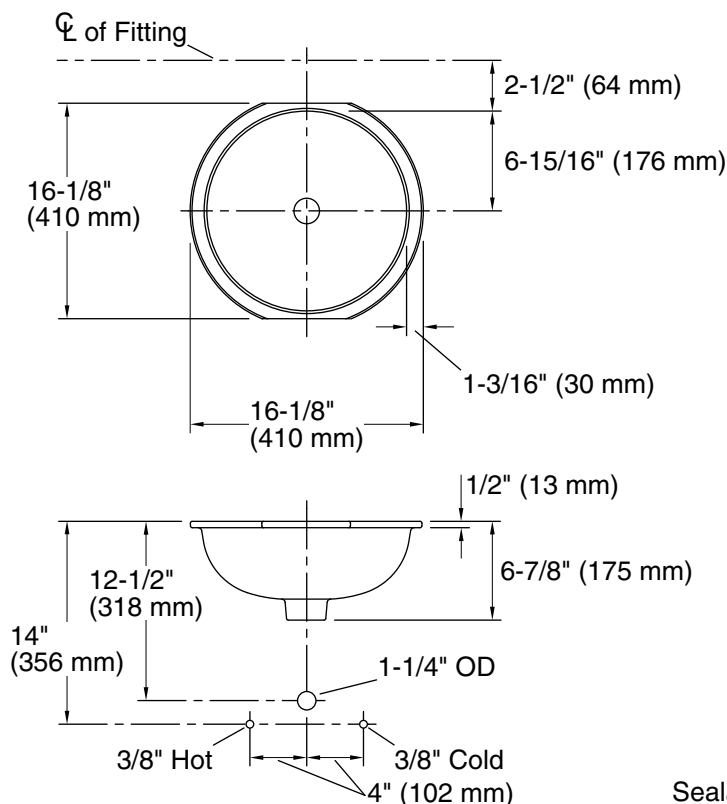

Wood Counter Installation

Standard Installation