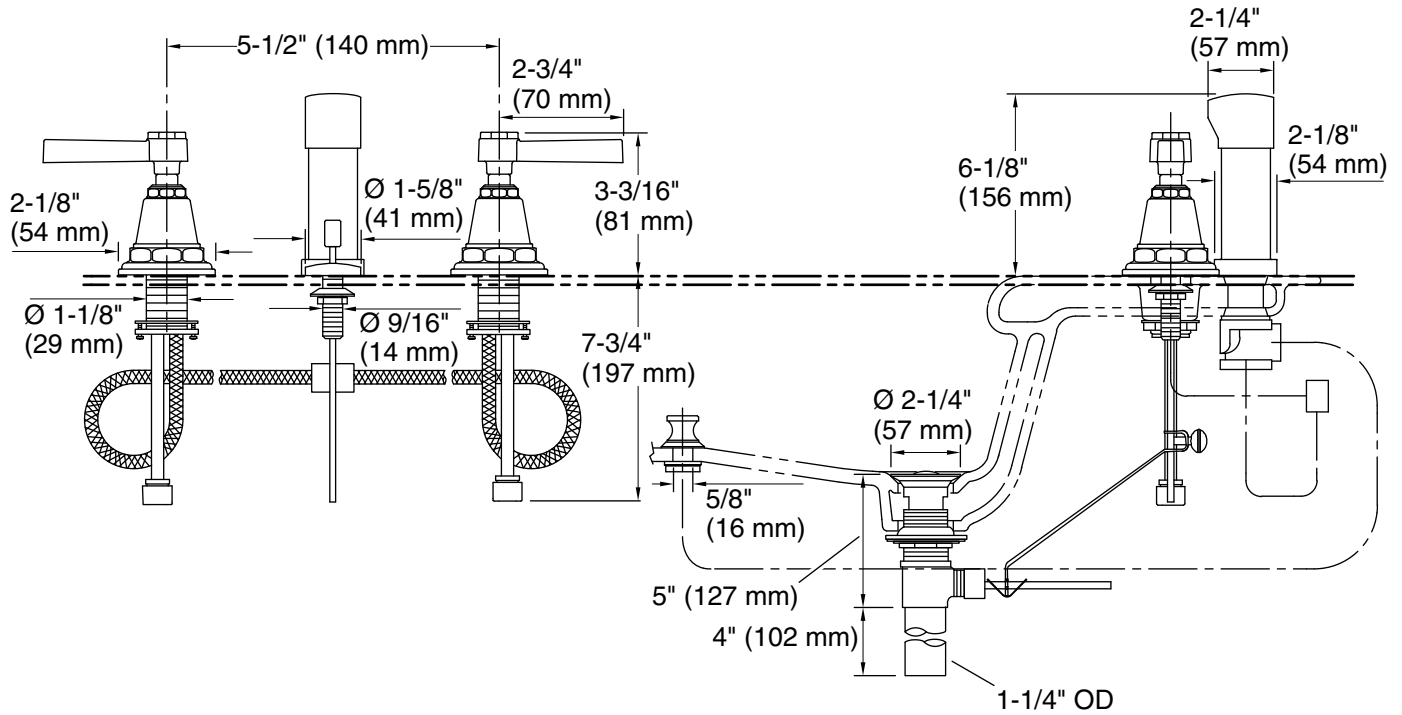

Features

- Pop-up drain with lift rod and tailpiece
- Vertical spray
- Fixture-mount transfer valve/vacuum breaker
- Available with plain lever handles
- Quarter-turn washerless ceramic disc valves
- Metal construction

Material

- Brass valve bodies

Installation

- Flexible connections for easy installation

Recommended Products/Accessories

- K-23726 Drain treatment
- K-23723 Faucet cleaner

Codes/Standards

- ASME A112.18.1/CSA B125.1
- ASSE 1001

Technical Information

All product dimensions are nominal.

Notes

Install this product according to the installation instructions.