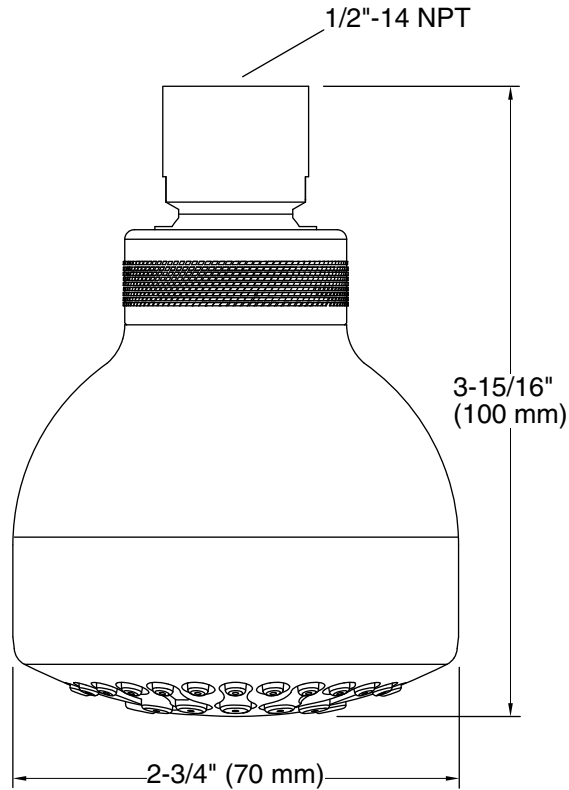

Features

- Single-function showerhead delivers a full, consistent spray, regardless of water pressure
- Sprayface with flexible nozzles resists hard water buildup and is easy to clean
- 1/2" NPT connection
- 1.5 gpm (5.7 lpm) maximum flow rate
- Coordinates with Coralais faucets, accessories, and showering components to complete your bathroom

Technical Information

All product dimensions are nominal.

Drain included: No

Showerhead/Body Spray:

Rated maximum flow: 1.5 gal/min (5.7 l/min)

Pressure: 80 psi (5.5 bar)

Notes

Install this product according to the installation guide.