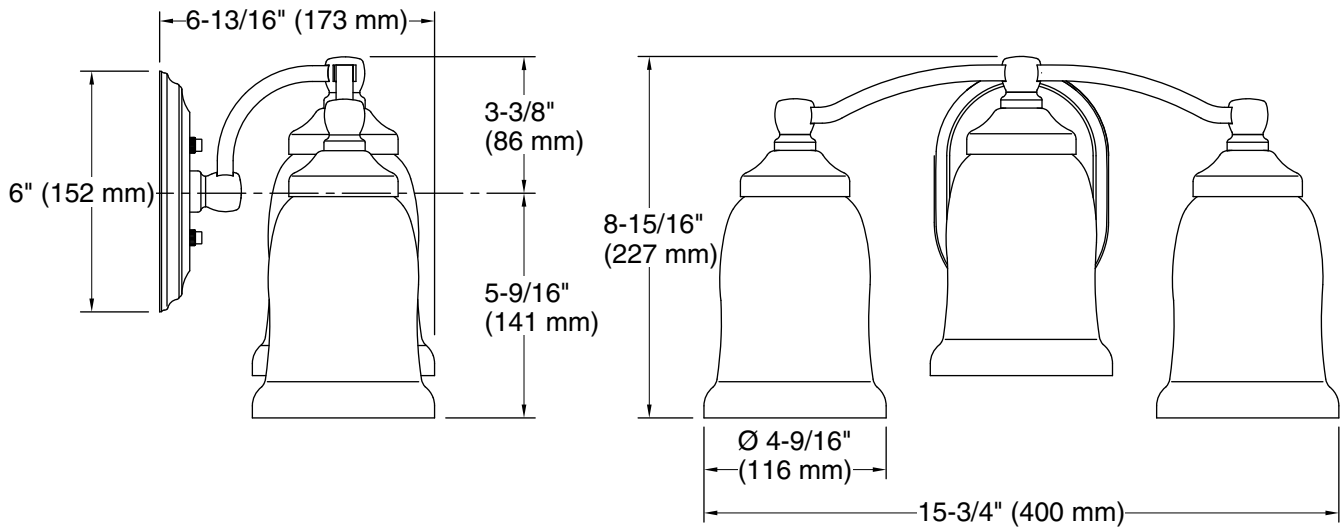

Features

- Frosted-glass shades
- Sconce can be positioned up or down, depending on room setting
- Coordinates with other products in the Bancroft collection
- Includes installation hardware
- Suitable for damp locations, per UL 1598

Technical Information

All product dimensions are nominal.

Material: Metal, Glass
Number of Lights: 3
Number of Shades: 3
Shade Type: Frosted Glass

Notes

Install this product according to the installation guide.