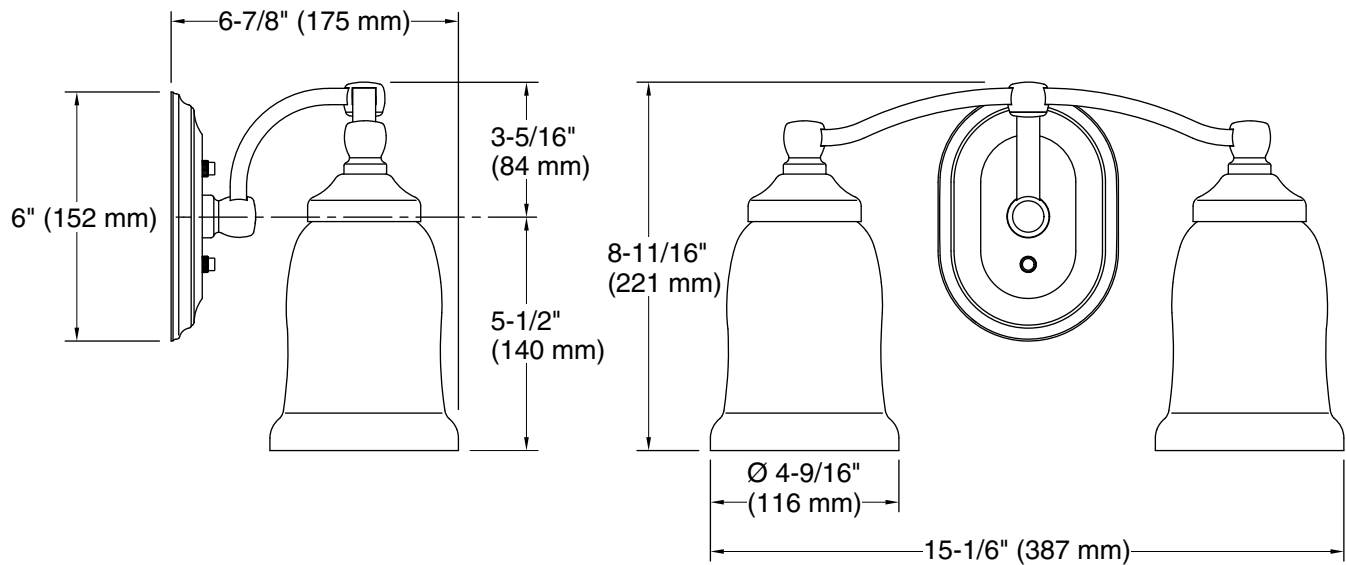

## Technical Information

All product dimensions are nominal.

Material: Metal, Glass  
Number of Lights: 2  
Number of Shades: 2  
Shade Type: Frosted Glass