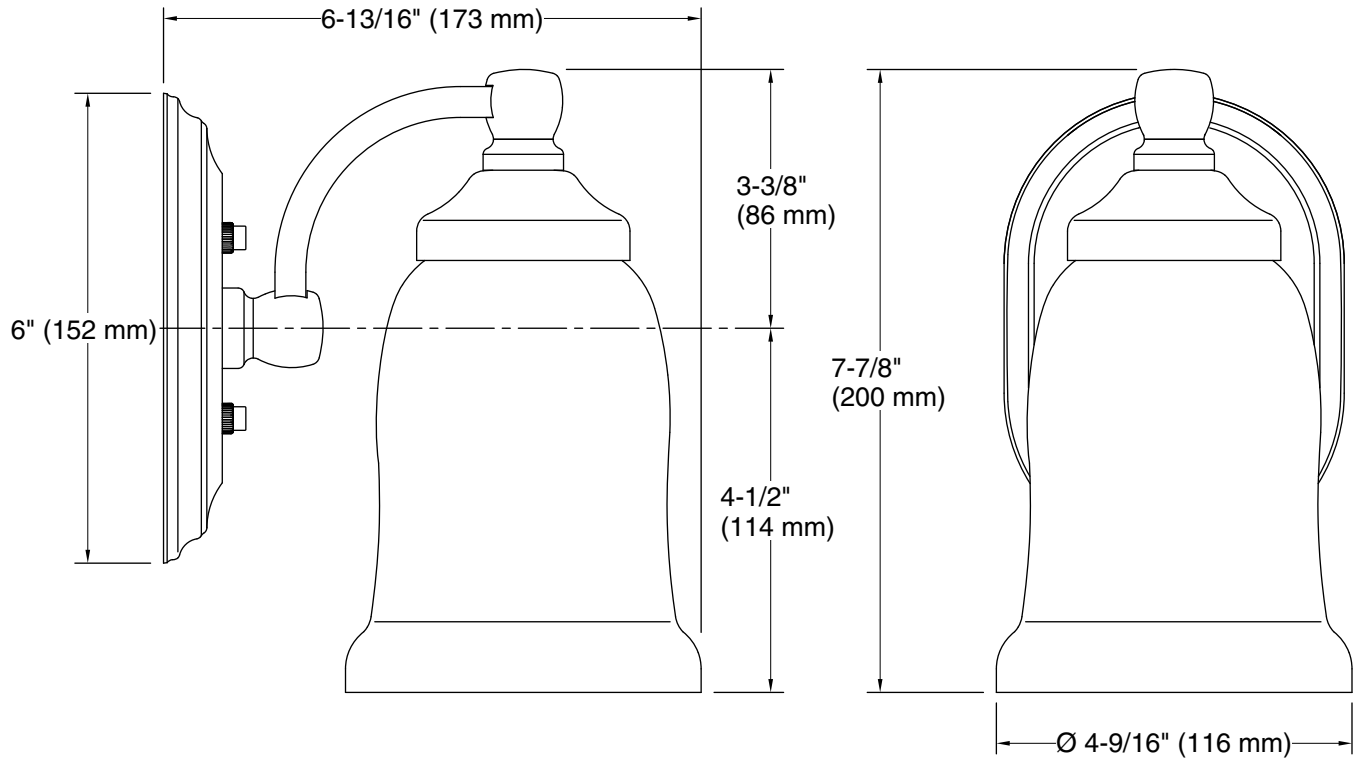

Features

- Frosted-glass shade
- Sconce can be positioned up or down, depending on room setting
- Coordinates with other products in the Bancroft collection
- Includes installation hardware
- Suitable for damp locations, per UL 1598

Technical Information

All product dimensions are nominal.

Material: Metal, Glass

Number of Lights: 1

Number of Shades: 1

Shade Type: Frosted Glass

Notes

Install this product according to the installation guide.