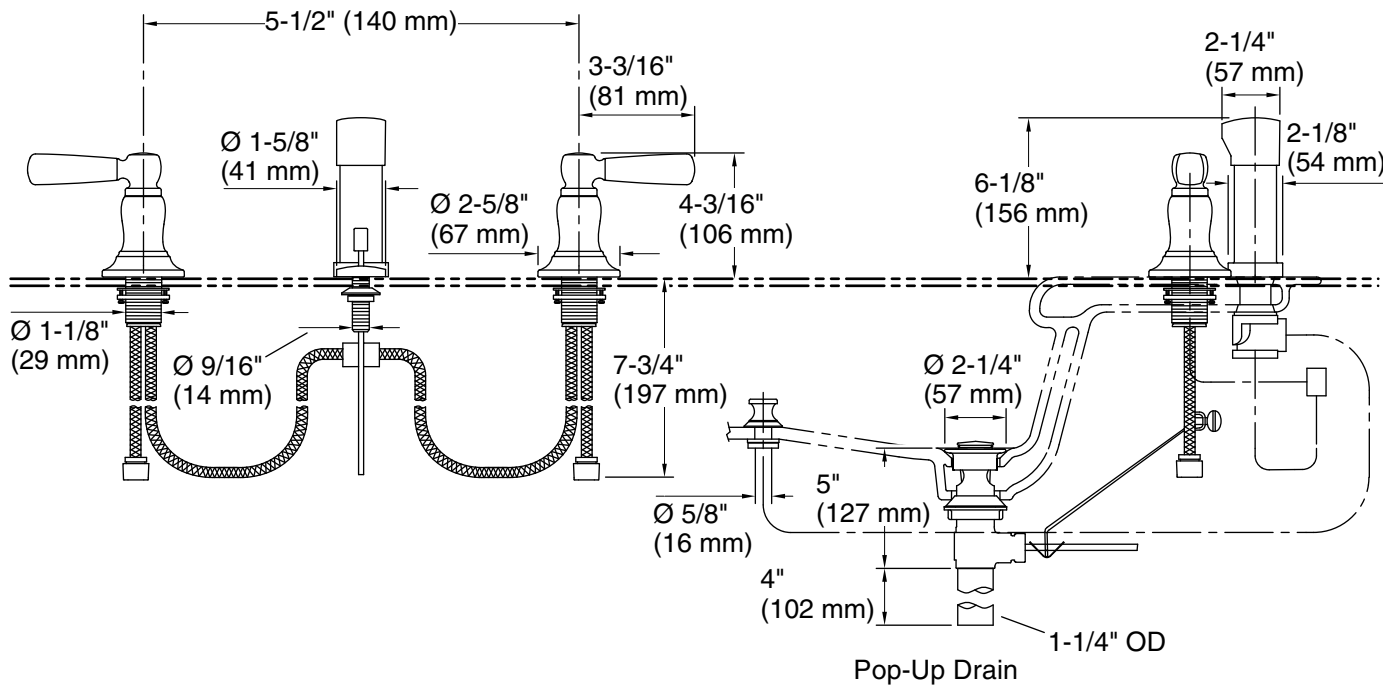

Features

- Pop-up drain with lift rod and tailpiece
- Vertical spray
- Fixture-mount transfer valve/vacuum breaker
- Complements Bancroft faucets and accessories
- Quarter-turn washerless ceramic disc valves
- Metal construction

Installation

- Flexible connections for easy installation

Recommended Products/Accessories

- K-23726 Drain treatment
- K-23723 Faucet cleaner

Codes/Standards

ASME A112.18.1/CSA B125.1
ASSE 1001

KOHLER® Faucet Lifetime Limited Warranty

Technical Information

All product dimensions are nominal.

Notes

Install this product according to the installation instructions.