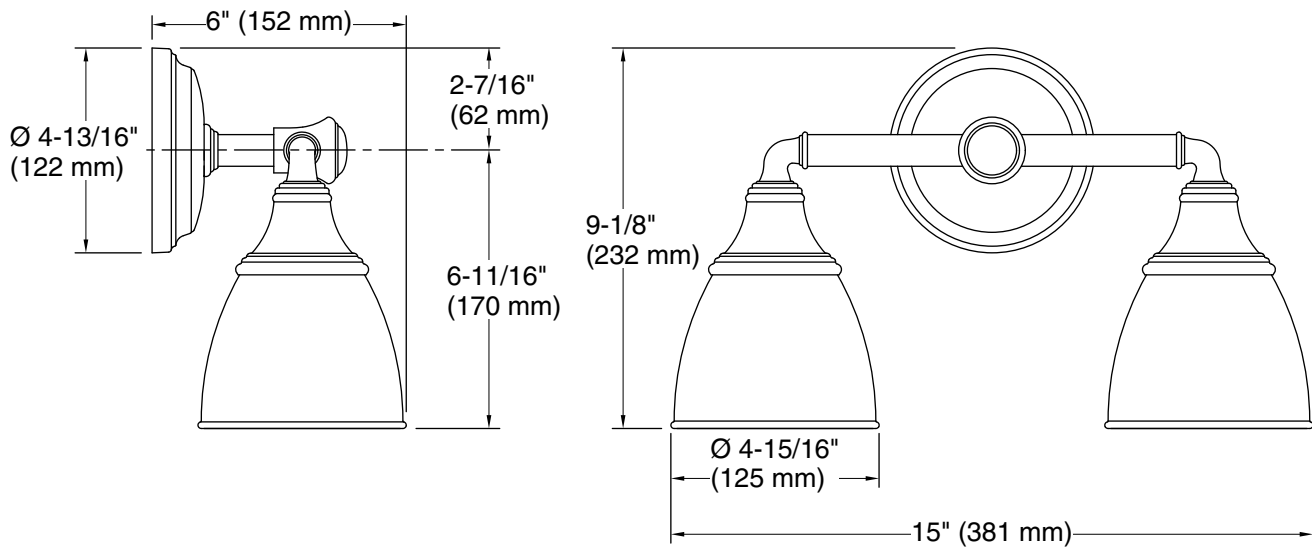

Features

- Frosted-glass shades
- Sconce can be positioned up or down, depending on room setting
- Coordinates with other products in the Devonshire collection
- Includes installation hardware
- Suitable for damp locations, per UL 1598

Technical Information

All product dimensions are nominal.

Material: Metal, Glass
Number of Lights: 2
Number of Shades: 2
Shade Type: Frosted Glass

Notes

Install this product according to the installation guide.