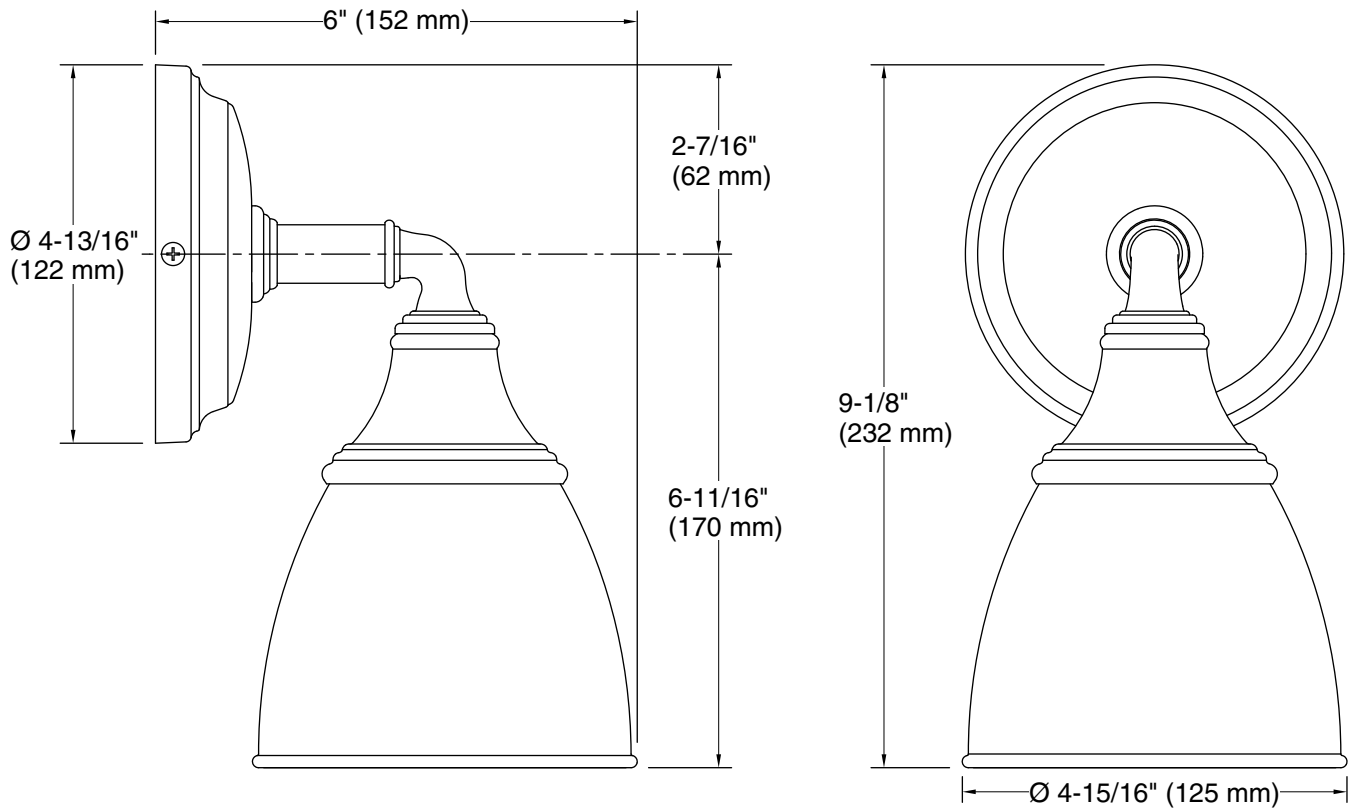

Features

- Frosted-glass shade
- Sconce can be positioned up or down, depending on room setting
- Coordinates with other products in the Devonshire collection
- Includes installation hardware
- Suitable for damp locations, per UL 1598

Technical Information

All product dimensions are nominal.

Material: Metal, Glass
Number of Lights: 1
Number of Shades: 1
Shade Type: Frosted Glass

Notes

Install this product according to the installation guide.