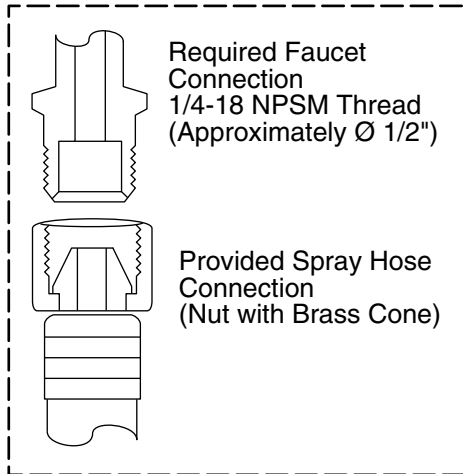

Technical Information

All product dimensions are nominal.

Drain included: No

Notes

Install this product according to the installation guide.