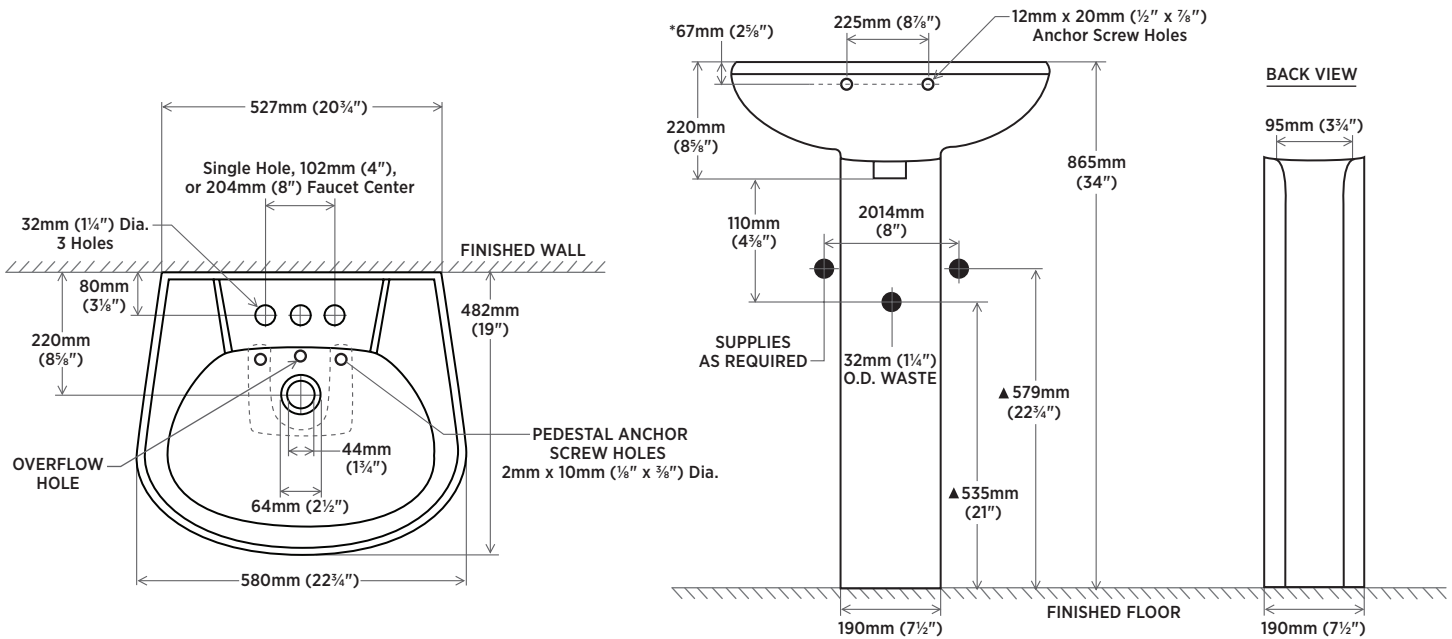

CAPRICE

BASIN WITH SINGLE HOLE
4313DMX

BASIN WITH 4" CENTER
4343DMX

BASIN WITH 8" CENTER
4383DMX

PEDESTAL LEG
4344DMX

ITEM DETAILS

DIMENSIONS 22³/₄" W x 19" D x 34" H

MATERIAL Vitreous china **COLOUR** Soft white

DIMENSIONS:

580mm W x 482mm D x 865mm H
 22¾" W x 19" D x 34" H

COMPLIANCE CERTIFICATIONS

- Meets or exceeds the following:
- IAPMO cUPC
 - ASME A112.19.2 / CSA B45.1-2013

SHIPPING

Basin:

Cube 2.63
 GW 43 lbs

Leg:

Cube 0.8
 GW 24 lbs

TO BE SPECIFIED

Colour:
 ■ Soft White

NOTES: Dimensions of fixtures are nominal and may vary within the range of tolerances established by ASME standard A112.19.2. These measurements are subject to change or cancellation. No responsibility is assumed for use of superseded or voided pages.

▲ NOTE: Dimensions shown for location of supplied and waste are suggested. Actual dimensions must be taken from fixture.

REVISED DECEMBER 2017

contrac

CANADA 5970 CHEDWORTH WAY, UNIT B, MISSISSAUGA, ONTARIO, CANADA L5R 4G5 | CONTRAC.CA
 USA 6241 NORTHWIND PARKWAY, HOBART, INDIANA, USA 46342 | CONTRAC.US