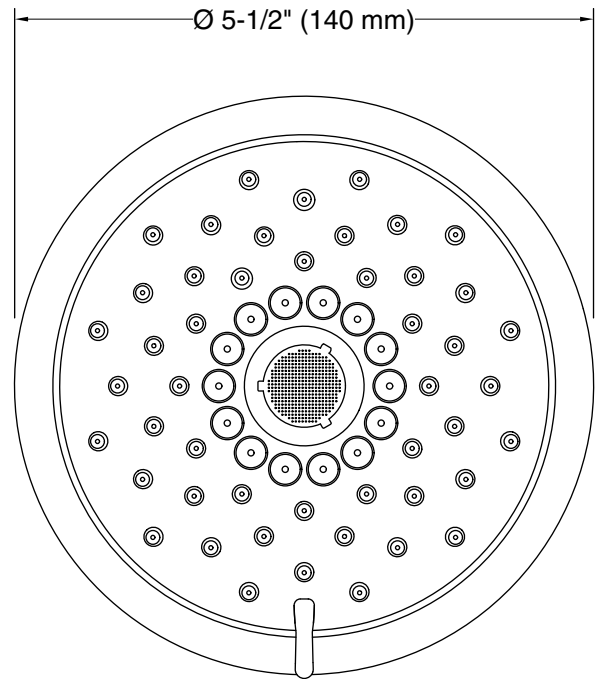

Technical Information

All product dimensions are nominal.

Showerhead/Body Spray:

Rated maximum flow: 2.5 gal/min (9.5 l/min)

Notes

Install this product according to the installation instructions.