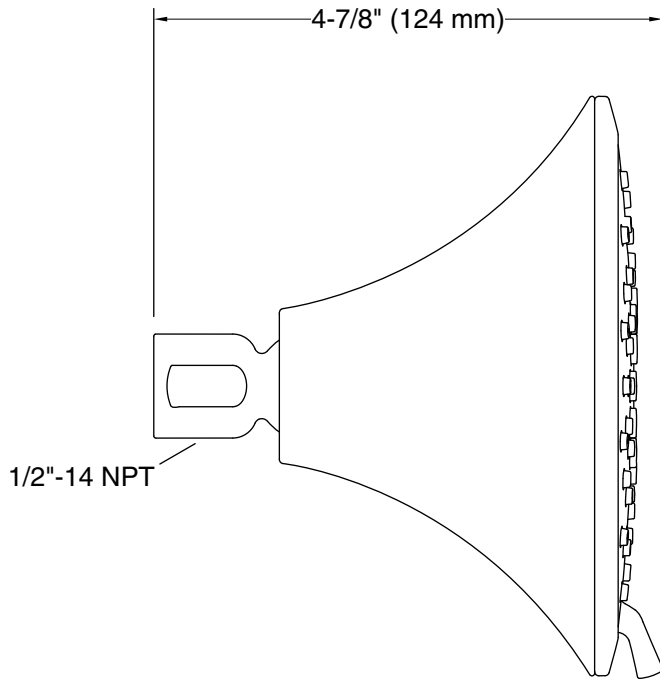

Technical Information

All product dimensions are nominal.

Showerhead/Body Spray:

Rated maximum flow: 2.5 gal/min (9.5 l/min)

Notes

Install this product according to the installation instructions.