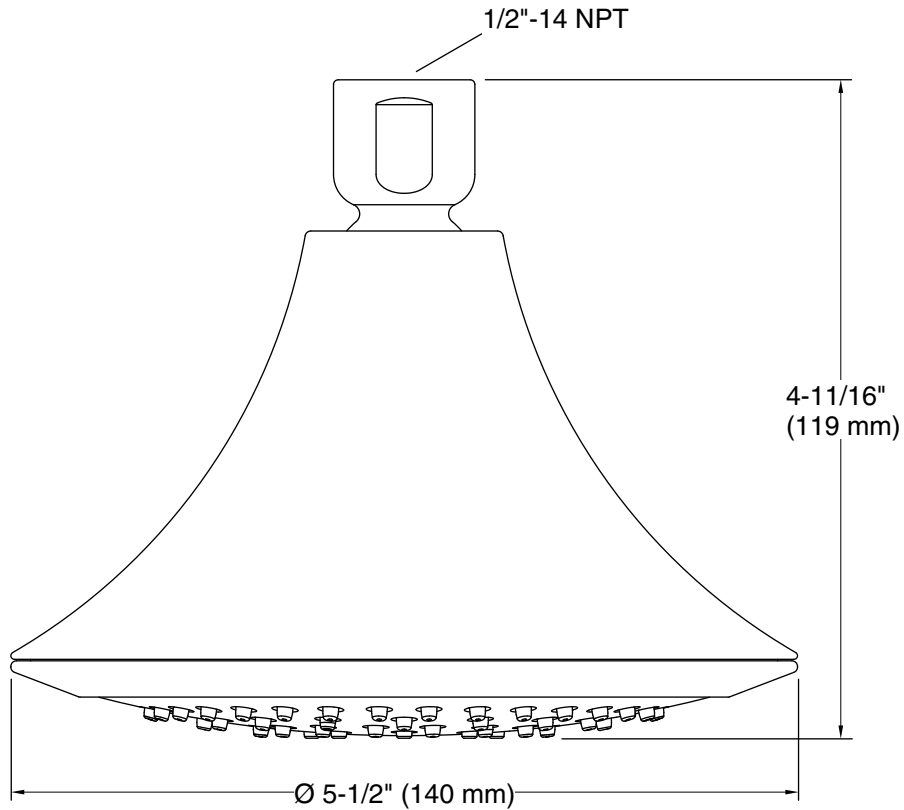

Features

- Minimizes wasteful overspray and increases cleaning and hair-rinsing performance
- 2.5 gpm (9.5 lpm) maximum flow rate
- Single-function showerhead with 66-nozzle 5-1/2" (140 mm) diameter sprayface
- Optimized sprayface for maximum performance
- MasterClean™ sprayface features an easy-to-clean surface that withstands mineral buildup
- 1/2" NPT connection
- Coordinates with Forté® faucets, accessories, and showering components to complete your bathroom

Technical Information

All product dimensions are nominal.

Drain included: No

Showerhead/Body Spray:

Rated maximum flow: 2.5 gal/min (9.5 l/min)

Notes

Install this product according to the installation guide.