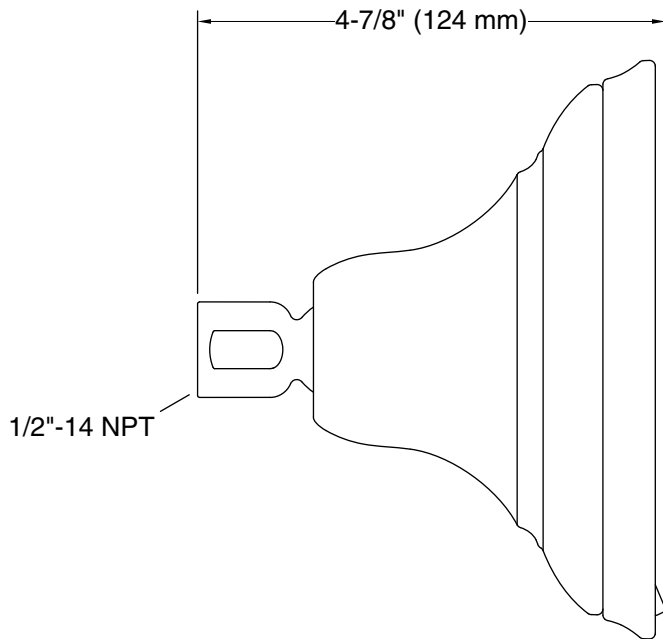

Technical Information

All product dimensions are nominal.

Showerhead/Body Spray:

Rated maximum flow: 2.5 gal/min (9.5 l/min)

Notes

Install this product according to the installation instructions.