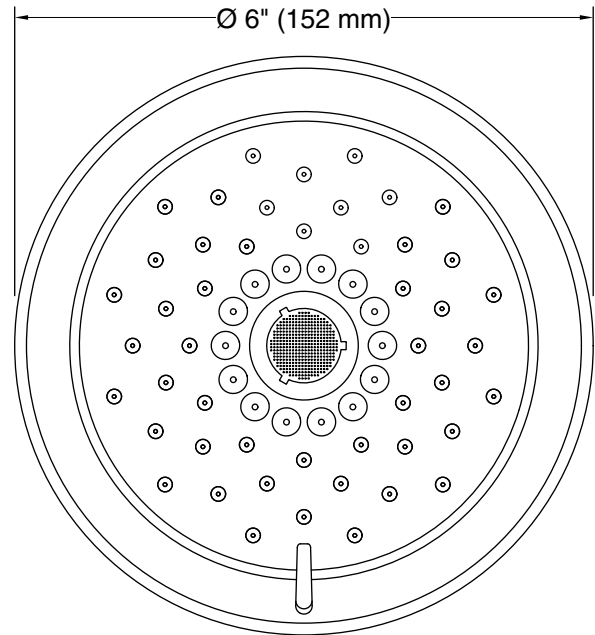

Technical Information

All product dimensions are nominal.

Showerhead/Body Spray:

Rated maximum flow: 2.5 gal/min (9.5 l/min)

Notes

Install this product according to the installation instructions.