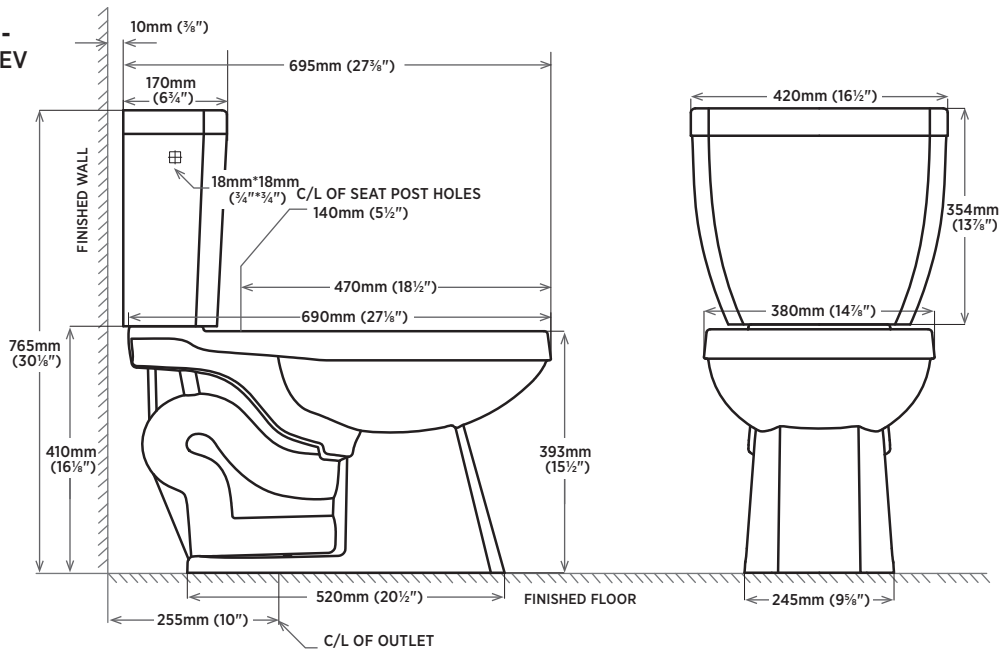

B) CODY - 4722BEV