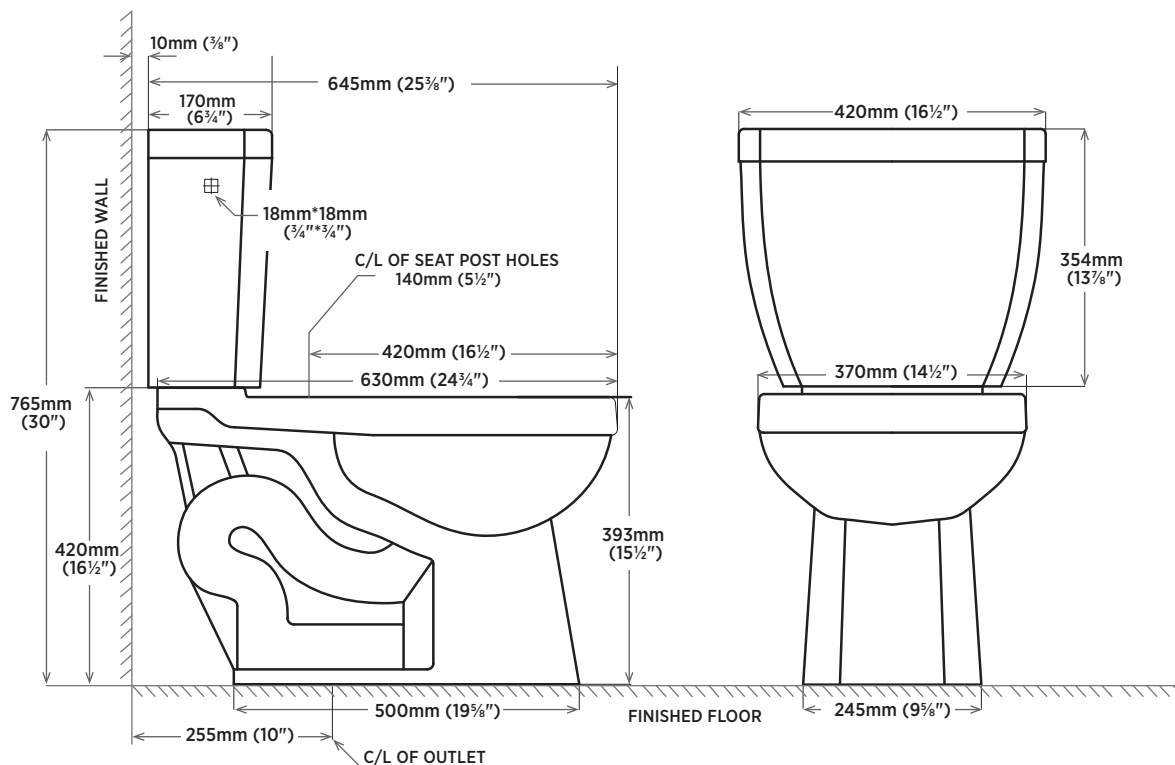

A) CARLIN - 4722BFV

PLEASE SEE PAGE 2 FOR MORE SPECIFICATIONS

PAGE 1/2

REVISED OCTOBER 2019

contrac

5970 CHEDWORTH WAY, UNIT B, MISSISSAUGA, ONTARIO, CANADA L5R 4G5 | CONTRAC.CA