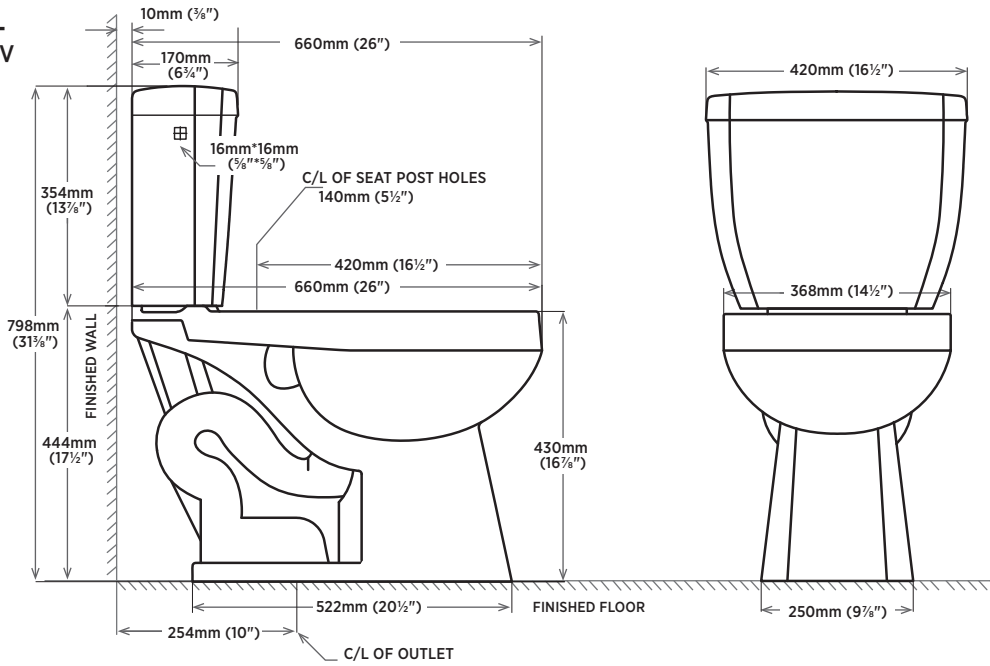

C) CAVEN - 4722BRV