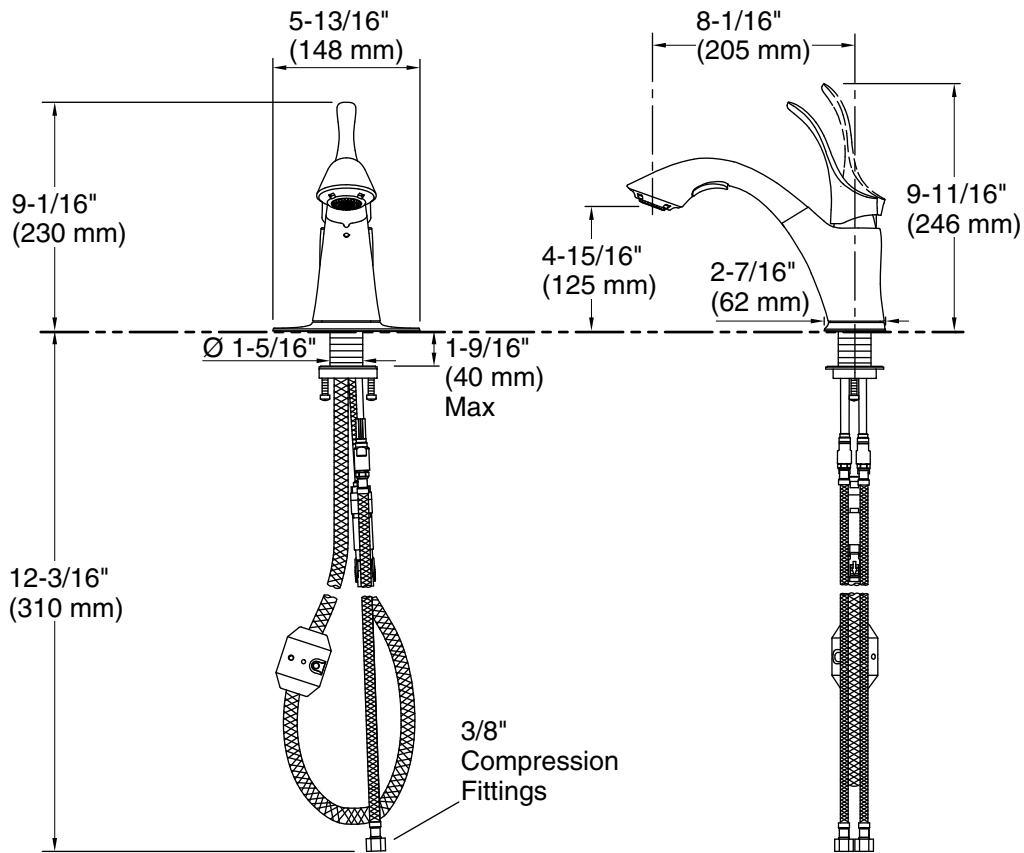

Technical Information

All product dimensions are nominal.

Notes

Install this product according to the installation instructions.

Faucet contains all necessary parts for both single-hole and three-hole installations.