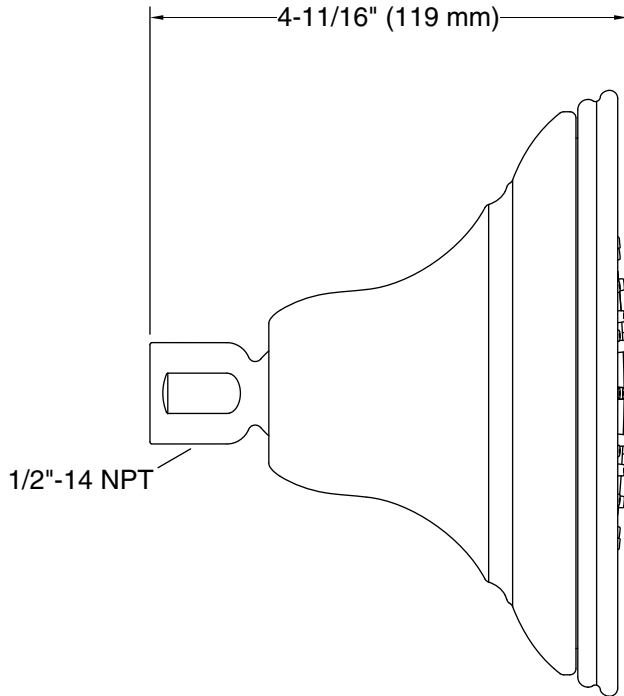

Features

- Optimized sprayface for maximum performance
- MasterClean™ sprayface features an easy-to-clean surface that withstands mineral buildup
- 5-15/16" (151 mm) diameter sprayface
- 1.75 gpm (6.6 lpm) maximum flow rate

Installation

- 1/2 -14 NPT connection
- Shower arm and flange sold separately

Recommended Products/Accessories

- K-7397 Shower Arm and Flange
- K-23723 Faucet cleaner

Codes/Standards

- ASME A112.18.1/CSA B125.1
- DOE - Energy Policy Act 1992
- EPA WaterSense®
- California Energy Commission (CEC)

Technical Information

All product dimensions are nominal.

Showerhead/Body Spray:

Rated maximum flow: 1.75 gal/min (6.6 l/min)
Pressure: 80 psi (5.5 bar)

Notes

For use with automatic compensating valves rated at 1.4 gal/min (5.3 l/min) or less.