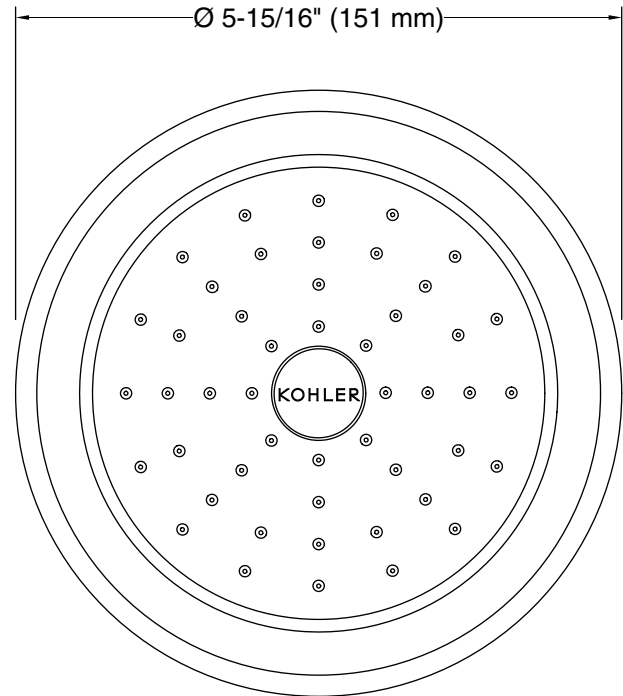

Technical Information

All product dimensions are nominal.

Showerhead/Body Spray:

Rated maximum flow: 1.75 gal/min (6.6 l/min)
Pressure: 80 psi (5.5 bar)

Notes

For use with automatic compensating valves rated at 1.4 gal/min (5.3 l/min) or less.

Install this product according to the installation instructions.