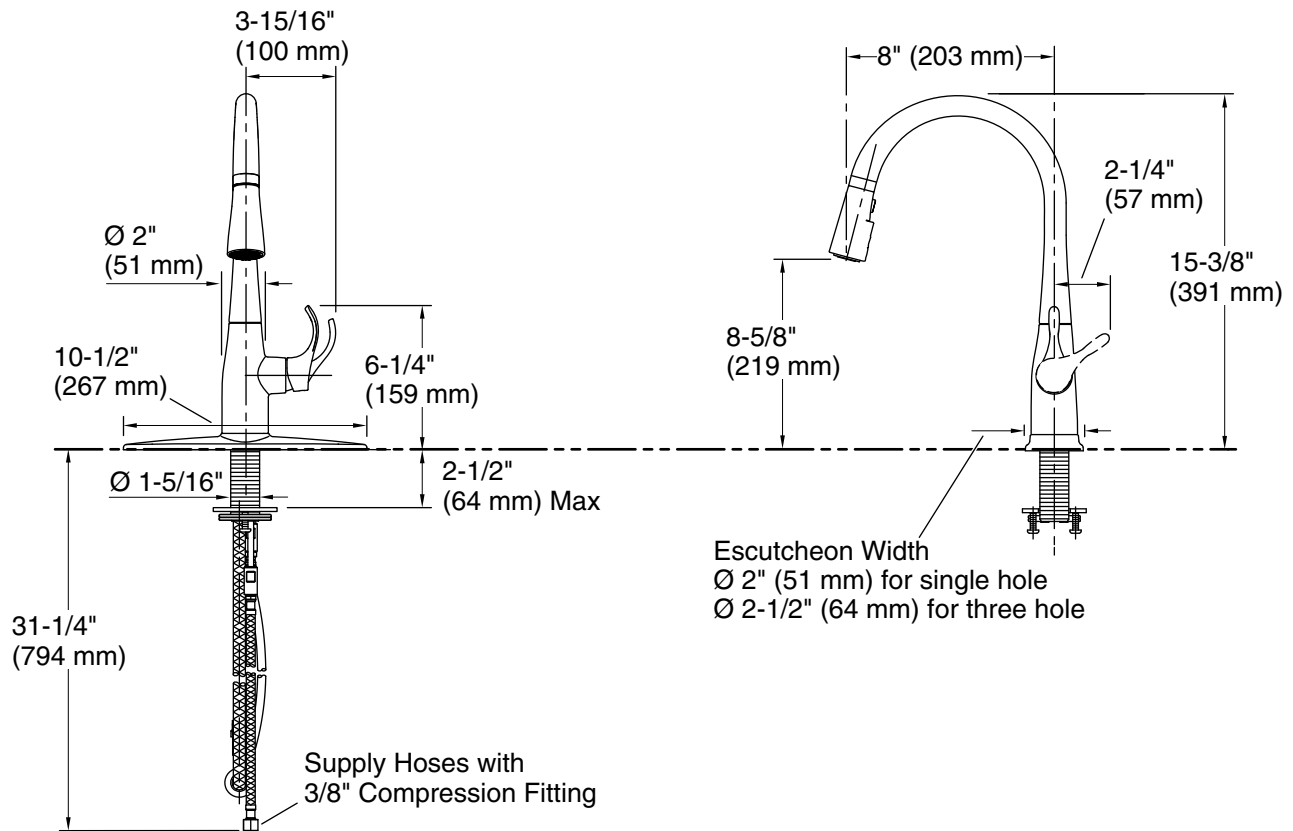

Technical Information

All product dimensions are nominal.

Notes

Install this product according to the installation guide.

ADA compliant for faucet handles only.

ADA, CSA B651 compliant when installed to the specific requirements of these regulations.