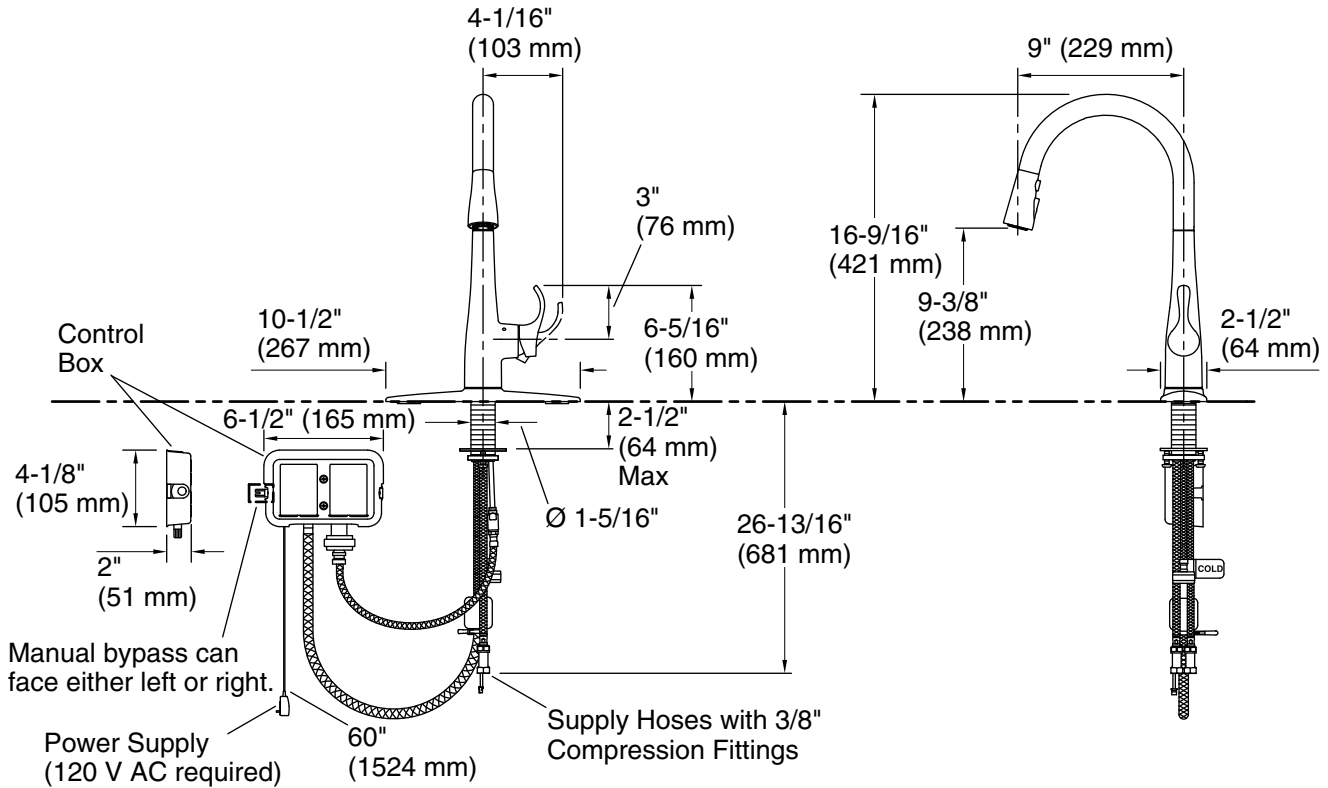

Required Electrical Service

One dedicated circuit required.

120 V, 12 A, 60 Hz

Technical Information

All product dimensions are nominal.

Power source: Plug - AC, included

Drain included: No

Spout:

Spout reach: 9" (228 mm)

Notes

Install this product according to the installation instructions.

REQUIRED: Unswitched power outlet (120 V AC) located below the sink and within 5' (1.5 m) of the control box. (Garbage disposals typically use switched outlets and are not recommended.)

Provide one grounded electrical outlet within 24" (610 mm) of each component.

ADA complaint for faucet handles only.

ADA, CSA B651 compliant when installed to the specific requirements of these regulations.