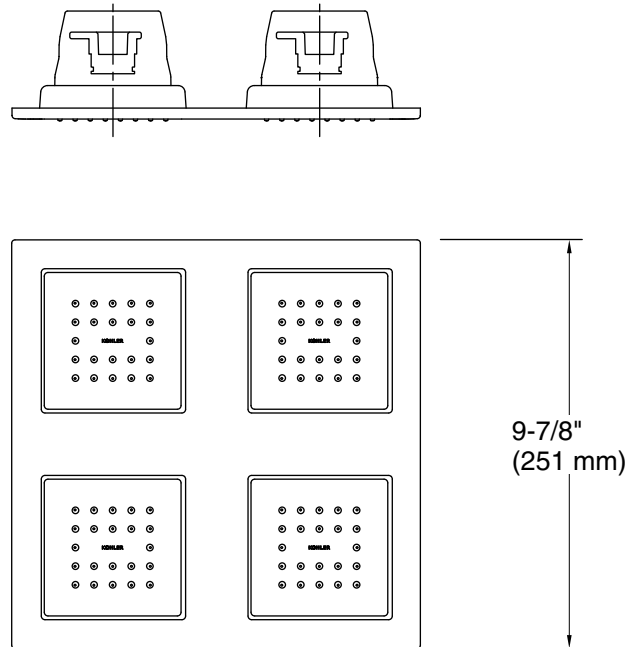

Technical Information

All product dimensions are nominal.

Faucet:

Flow rate: 2.4 gal/min (9.1 l/min)

Pressure: 45 psi (3.1 bar)

Showerhead/Body Spray:

Rated maximum flow: 2.5 gal/min (9.5 l/min)

Pressure: 80 psi (5.5 bar)

Notes

Install this product according to the installation guide.