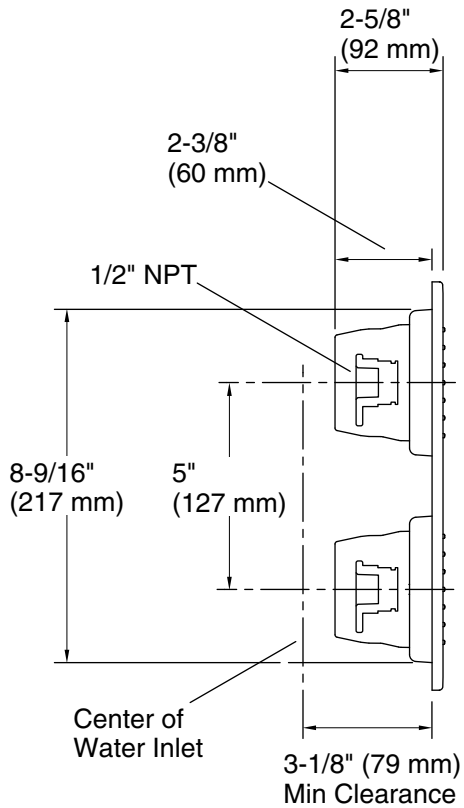

Technical Information

All product dimensions are nominal.

Faucet:

Flow rate: 2.4 gal/min (9.1 l/min)

Pressure: 45 psi (3.1 bar)

Showerhead/Body Spray:

Rated maximum flow: 2.5 gal/min (9.5 l/min)

Pressure: 80 psi (5.5 bar)

Notes

Install this product according to the installation guide.