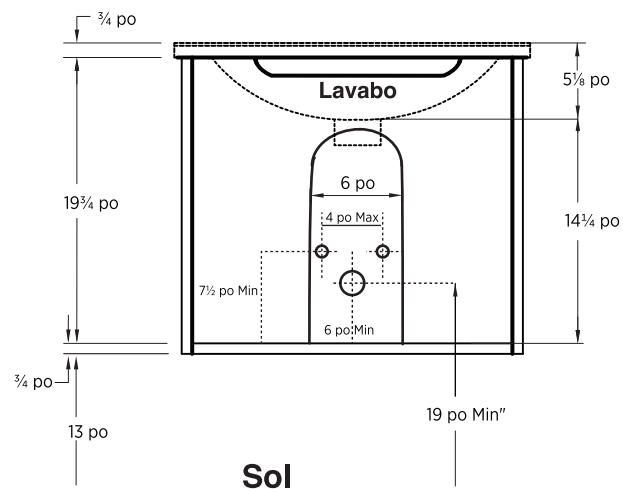

## OVERALL DIMENSIONS

24" (W) x 18" (D) x 20<sup>3</sup>/<sub>4</sub>" (H)

## SHIPPING

**Cube** 10.24  
**GW** 93.5 lbs

## Dimensions de plomberie brute

## NOTES:

**Important:** Dimensions of product are nominal and may vary within the range of tolerances allowed. These measurements are subject to change or cancellation. No responsibility is assumed for use of superseded or voided pages.