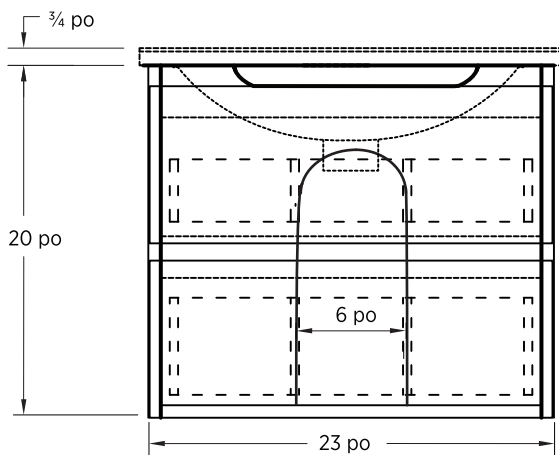

## OVERALL DIMENSIONS

24" (W) x 18" (D) x 20<sup>3</sup>/<sub>4</sub>" (H)

## SHIPPING

**Cube** 10.24  
**GW** 93.5 lbs

## Dimensions de plomberie brute

## NOTES:

**Important:** Dimensions of product are nominal and may vary within the range of tolerances allowed. These measurements are subject to change or cancellation. No responsibility is assumed for use of superseded or voided pages.