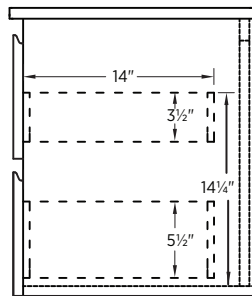

## OVERALL DIMENSIONS

24" (W) x 18" (D) x 20<sup>3</sup>/<sub>4</sub>" (H)

## SHIPPING

**Cube** 10.24  
**GW** 93.5 lbs

## Dimensions de plomberie brute

## NOTES:

**Important:** Dimensions of product are nominal and may vary within the range of tolerances allowed. These measurements are subject to change or cancellation. No responsibility is assumed for use of superseded or voided pages.