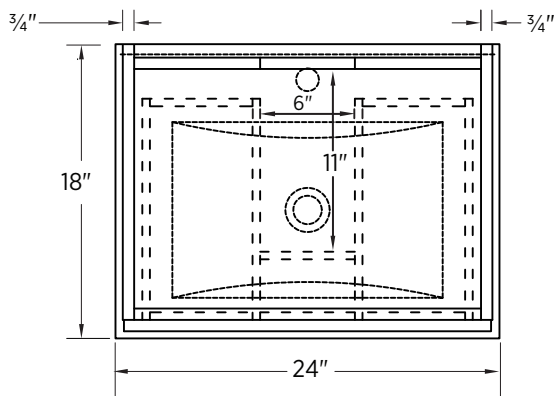

## OVERALL DIMENSIONS

24" (W) x 18" (D) x 20<sup>3</sup>/<sub>4</sub>" (H)

## SHIPPING

**Cube** 10.24  
**GW** 93.5 lbs

## Dimensions de plomberie brute

## NOTES:

**Important:** Dimensions of product are nominal and may vary within the range of tolerances allowed. These measurements are subject to change or cancellation. No responsibility is assumed for use of superseded or voided pages.