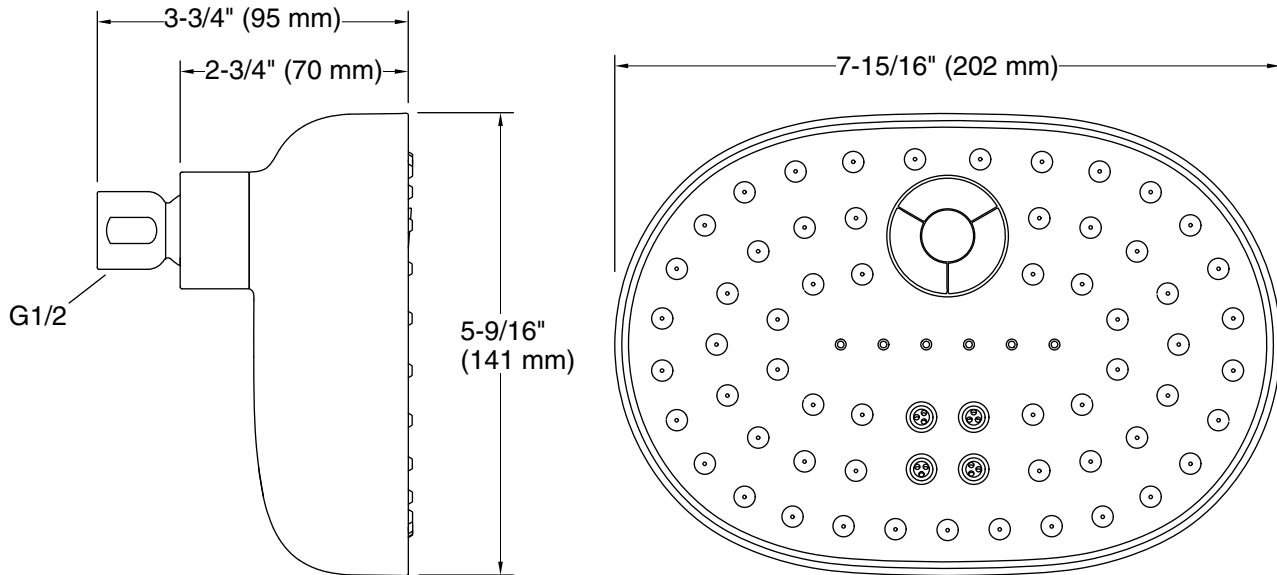

### Installation

- 1/2 -14 NPT connection
- Wall-mount
- Shower arm and flange sold separately

### Technical Information

All product dimensions are nominal.