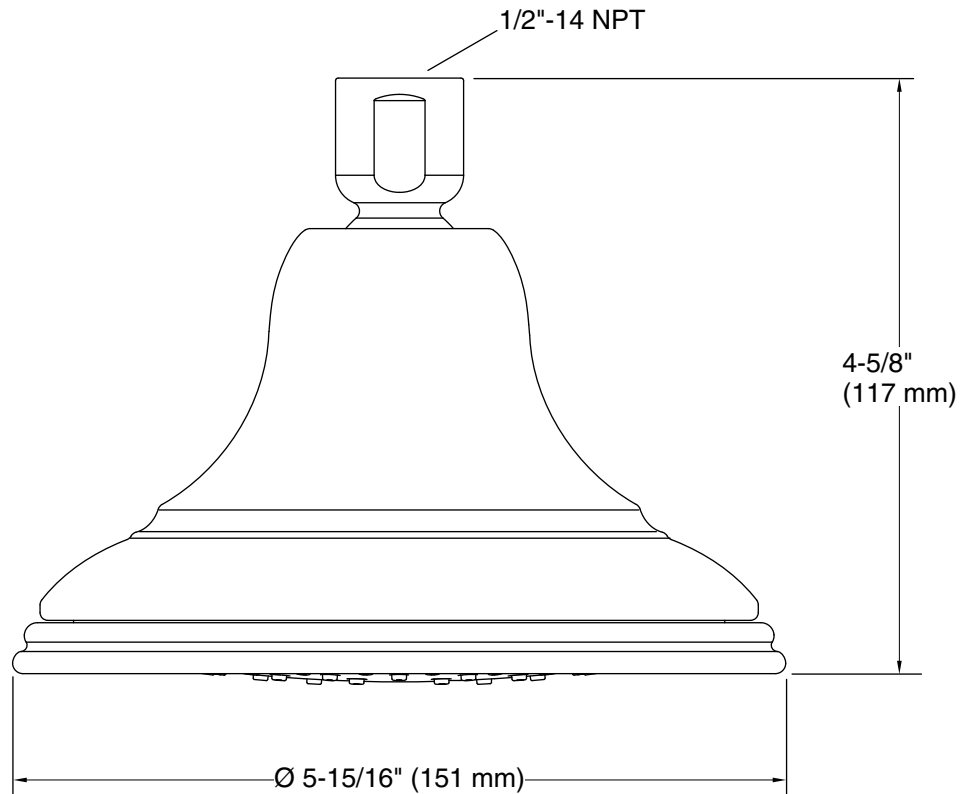

Features

- Single-function showerhead with 5-15/16" (151 mm) diameter sprayface
- Optimized sprayface for maximum performance
- MasterClean™ sprayface features an easy-to-clean surface that withstands mineral buildup
- 2.5 gpm (9.5 lpm) maximum flow rate

Color	Code	Description
	CP	Polished Chrome
	PB	Vibrant® Polished Brass
	BN	Vibrant® Brushed Nickel
	2BZ	Oil-Rubbed Bronze

Technical Information

All product dimensions are nominal.

Showerhead/Body Spray:

Rated maximum flow: 2.5 gal/min (9.5 l/min)