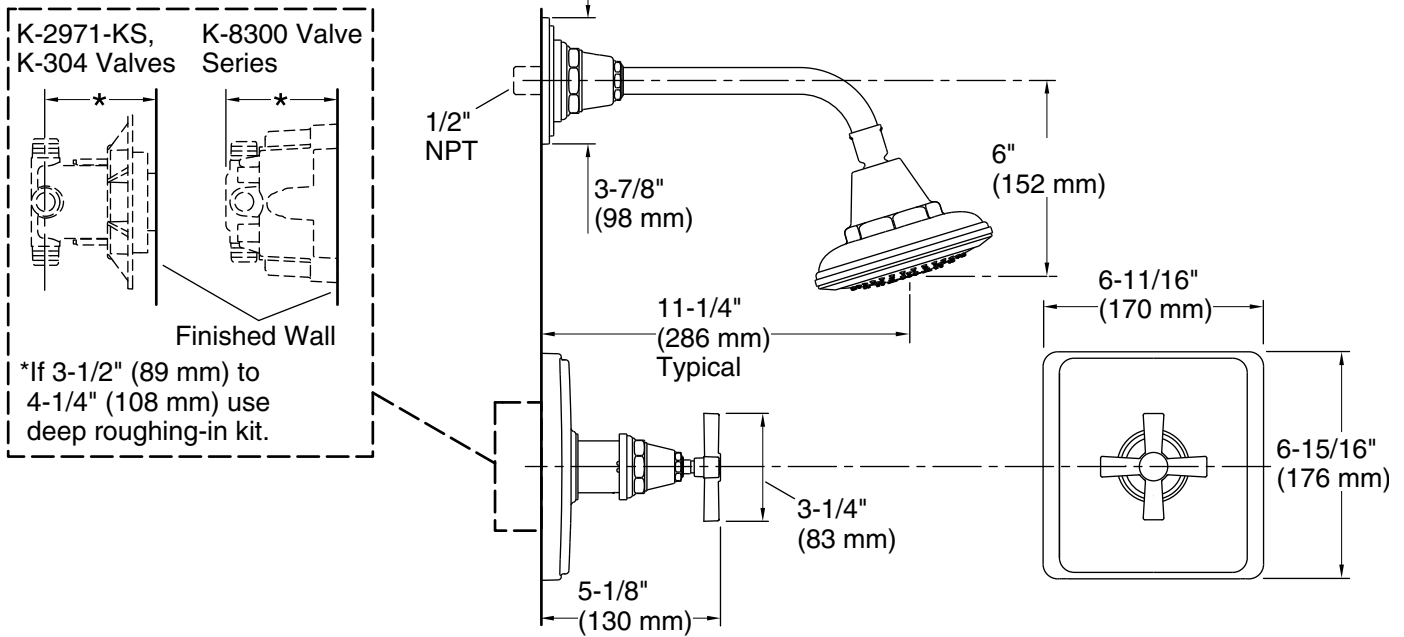

Technical Information

All product dimensions are nominal.

Drain included: No

Showerhead/Body Spray:

Rated maximum flow: 2.5 gal/min (9.5 l/min)

Pressure: 80 psi (5.5 bar)

Notes

Install the product according to the installation guide.

NOTICE: Risk of product damage. Long screws for installing trim can damage the K-2971-KS valve. Consult the trim installation guide to verify if the thin wall installation kit (88526) is needed.