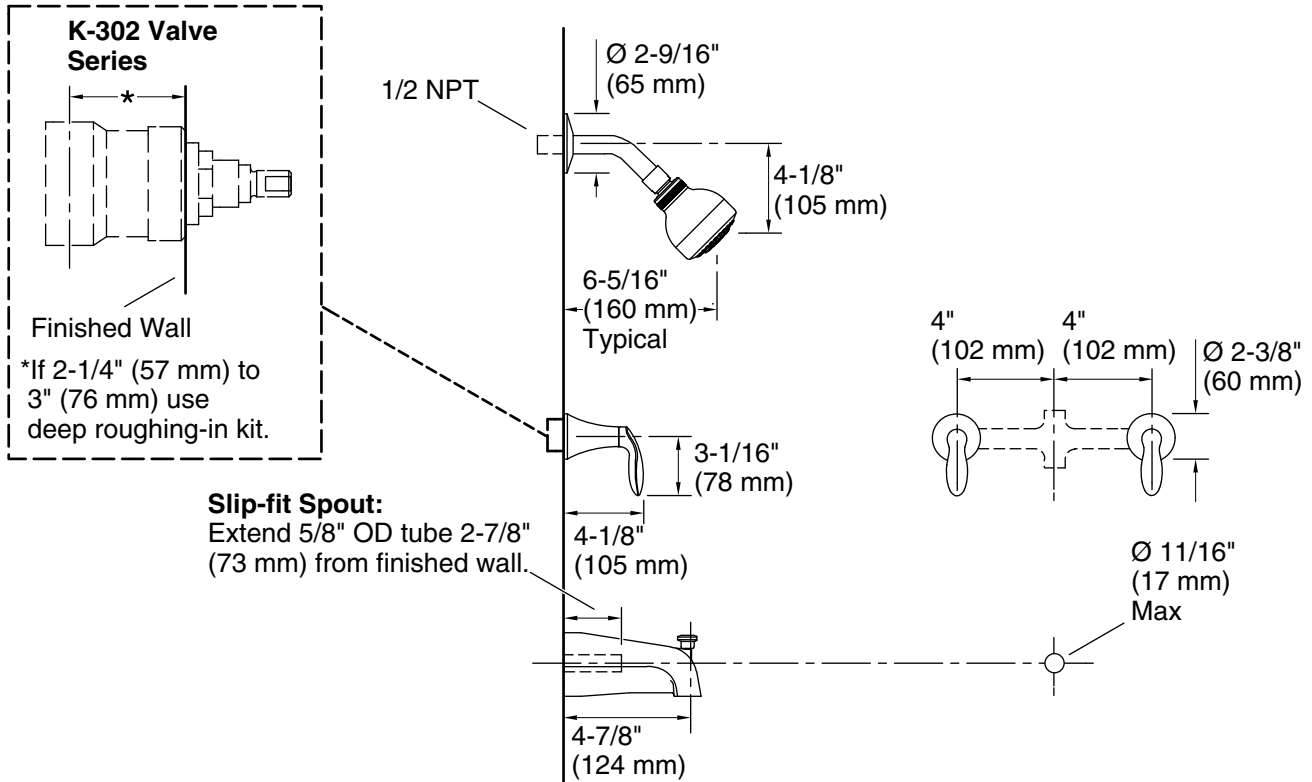

Features

- Premium construction ensures durability and reliability
- 4-7/8" (124 mm) diverter spout with NPT connection
- Reversible 1/2" quarter-turn washerless ceramic disc valves
- Lever handles
- Includes showerhead with arm and flange

| Color | Code | Description |
|---|------|-----------------|
|  | CP | Polished Chrome |

Technical Information

All product dimensions are nominal.

Showerhead/Body Spray:

Rated maximum flow: 2.5 gal/min (9.5 l/min)

flow:

Pressure: 80 psi (5.5 bar)

Notes

Install this product according to the installation guide.