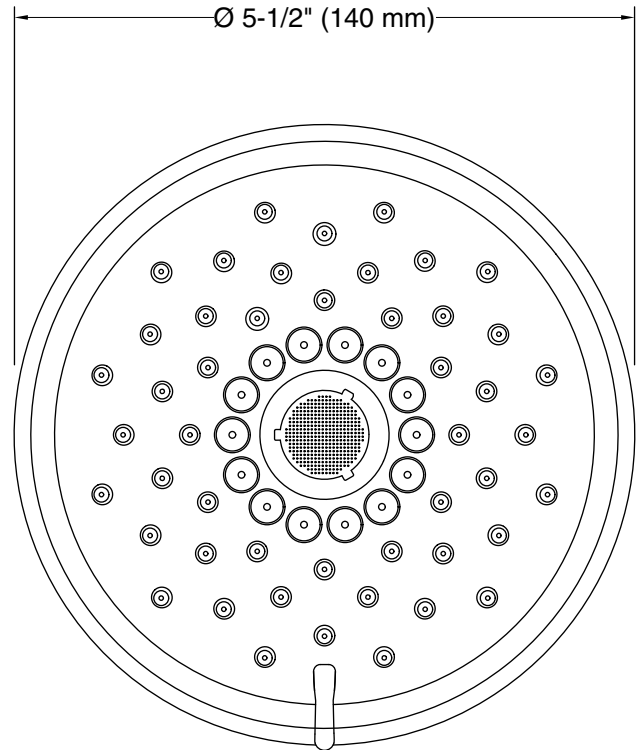

Features

- Multifunction showerhead and handshower each have advanced spray engines to provide three experiences: full coverage, pulsating massage, and silk spray
- Full coverage spray produces an encompassing spray ideal for everyday use
- Pulsating massage spray targets sore muscles to ease away aches and pains
- Silk spray releases a dense, luxurious spray ideal for rinsing
- Thumb tab allows for a smooth transition between sprays
- MasterClean™ sprayface features an easy-to-clean surface that withstands mineral buildup
- 1.75 gpm (6.6 lpm) flow rate.
- Coordinates with Purist®, Stillness®, and Composed® faucets and accessories
- This product can help a building earn Water Efficiency points in LEED® Green Building Rating System

Material

- KOHLER® finishes resist corrosion and tarnishing

Installation

- Shower arm and flange sold separately
- 1/2"-14 NPT connection.
- Wall-mount

Recommended Products/Accessories

K-7397 Shower Arm and Flange
K-7395 Shower Arm and Flange
K-933 Shower Arm and Flange
K-23723 Faucet cleaner

Technical Information

All product dimensions are nominal.

Showerhead/Body Spray:

Rated maximum flow: 1.75 gal/min (6.6 l/min)

Notes

Install this product according to the installation instructions.