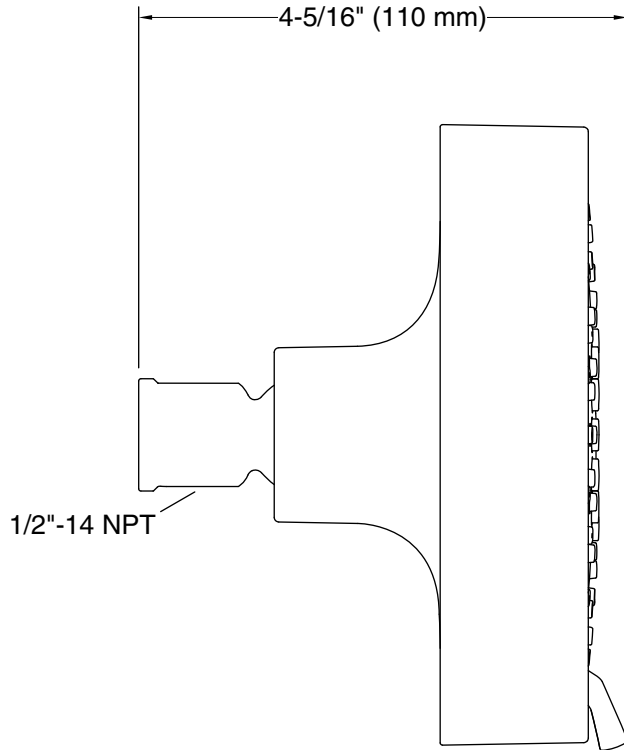

Technical Information

All product dimensions are nominal.

Showerhead/Body Spray:

Rated maximum flow: 1.75 gal/min (6.6 l/min)

Notes

Install this product according to the installation instructions.