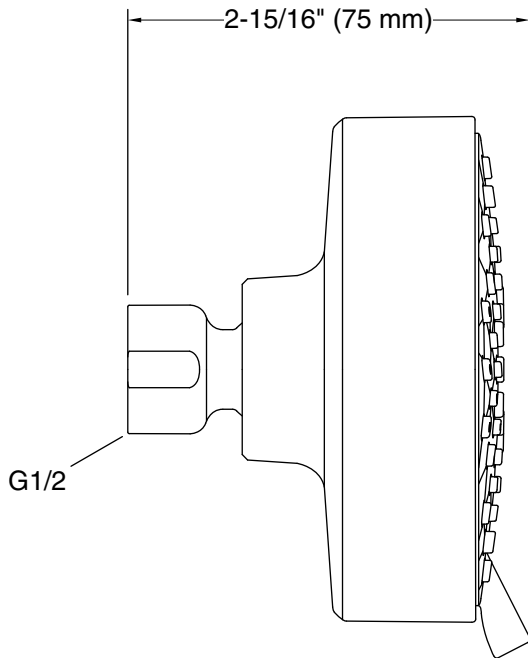

Material

- Durable material construction
- KOHLER® finishes resist corrosion and tarnishing

Installation

- Wall-mount
- 1/2 -14 NPT connection
- Shower arm and flange sold separately

Recommended Products/Accessories

Technical Information

All product dimensions are nominal.

Showerhead/Body Spray:

Rated maximum flow: 2.5 gal/min (9.5 l/min)

flow:

Pressure: 45 psi (3.1 bar)

Notes

Install this product according to the installation instructions