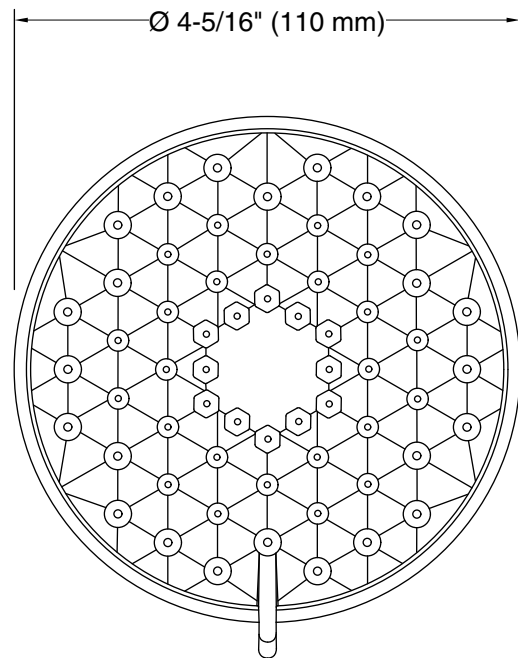

Material

- Durable material construction
- KOHLER® finishes resist corrosion and tarnishing

Installation

- Wall-mount
- 1/2 -14 NPT connection
- Shower arm and flange sold separately

Recommended Products/Accessories

K-7395 Shower Arm and Flange
K-7397 Shower Arm and Flange
K-23723 Faucet cleaner

Codes/Standards

ASME A112.18.1/CSA B125.1
DOE - Energy Policy Act 1992

KOHLER® Faucet Lifetime Limited Warranty

See website for detailed warranty information.

Technical Information

All product dimensions are nominal.

Showerhead/Body Spray:

Rated maximum flow: 2.5 gal/min (9.5 l/min)

flow:

Pressure: 45 psi (3.1 bar)

Notes

Install this product according to the installation instructions